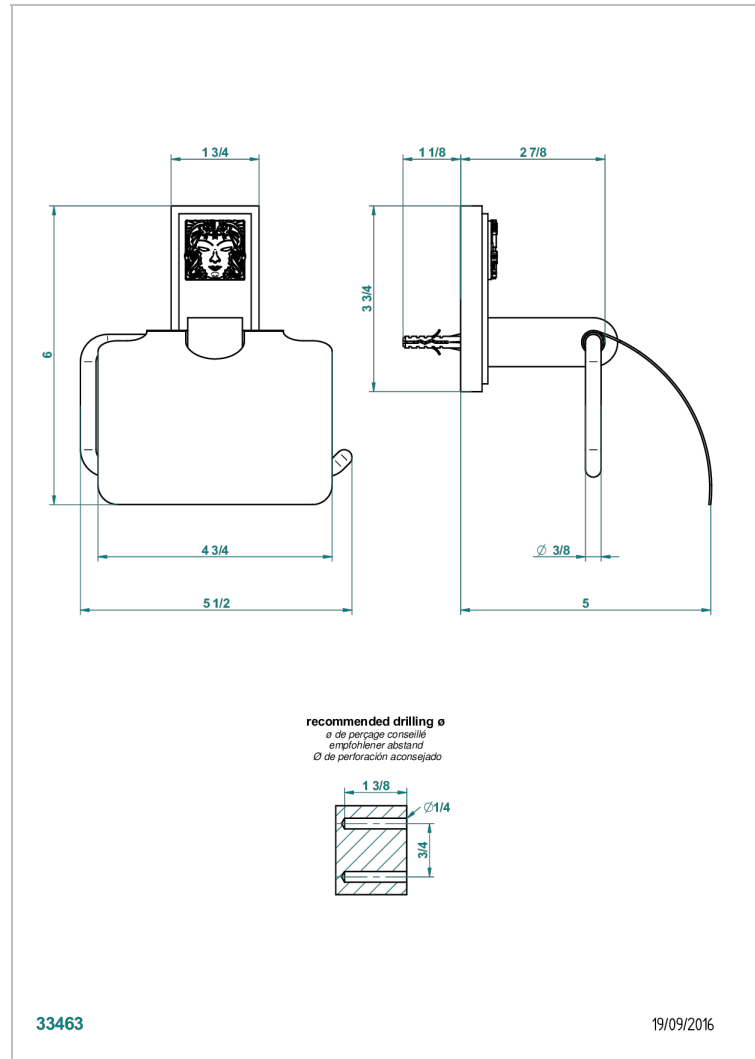

# MASQUE DE FEMME ENGRAVED METAL

A2T-538AC

THG<sup>®</sup>  
PARIS

Toilet paper holder, single mount with cover

33463

19/09/2016

## CHARACTERISTIC

- Masque de Femme engraved metal
- Toilet paper holder, single mount with cover