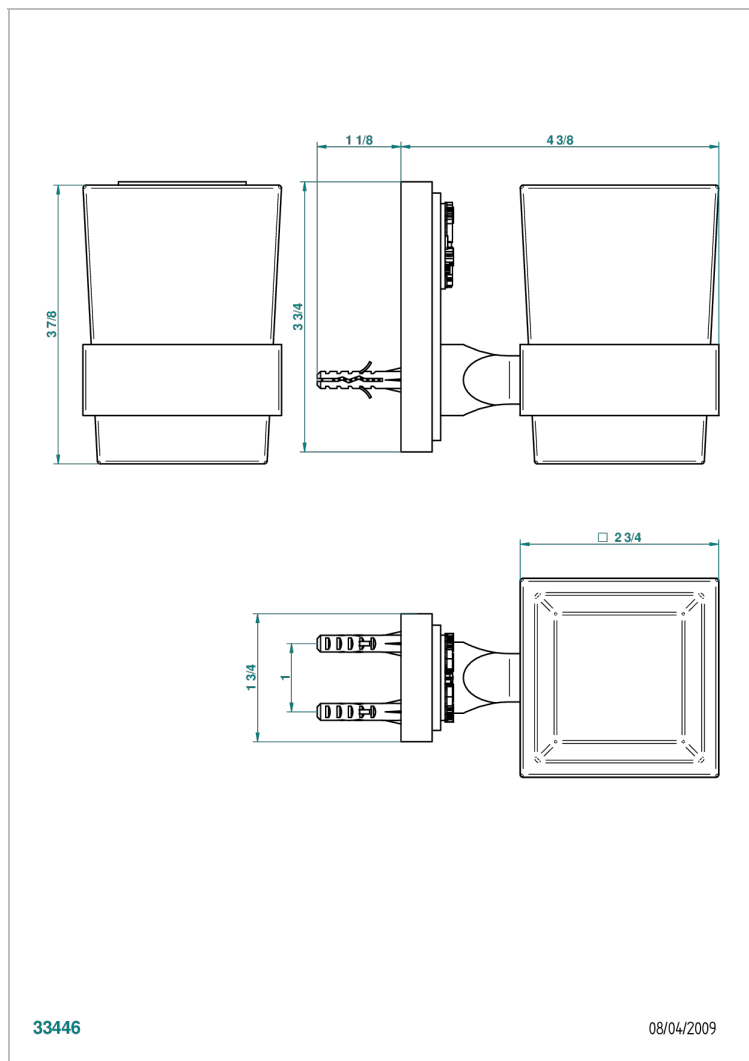

MASQUE DE FEMME ENGRAVED METAL

A2T-536

Tumbler holder, wall mounted

33446

08/04/2009

CHARACTERISTIC

- Masque de Femme engraved metal
- Tumbler holder, wall mounted

AVAILABLE FINITIONS