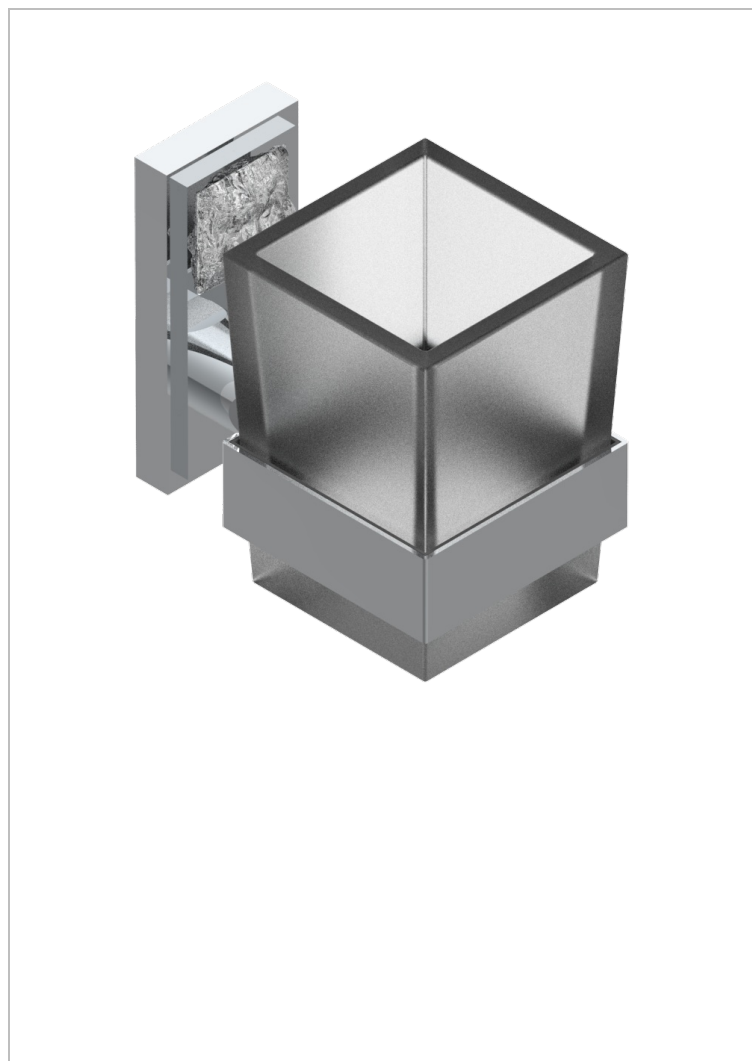

MASQUE DE FEMME ENGRAVED METAL

A2T-536

Tumbler holder, wall mounted

33446

08/04/2009

CHARACTERISTIC

- Masque de Femme engraved metal
- Tumbler holder, wall mounted

AVAILABLE FINITIONS

Black nickel - D24

Blush PVD - H62

Brass color PVD - H49

Brown bronze color PVD - F33

Chrome polished - A02

Chrome polished / gold polished - G02

Gold color PVD - H52

Gold mat - F07