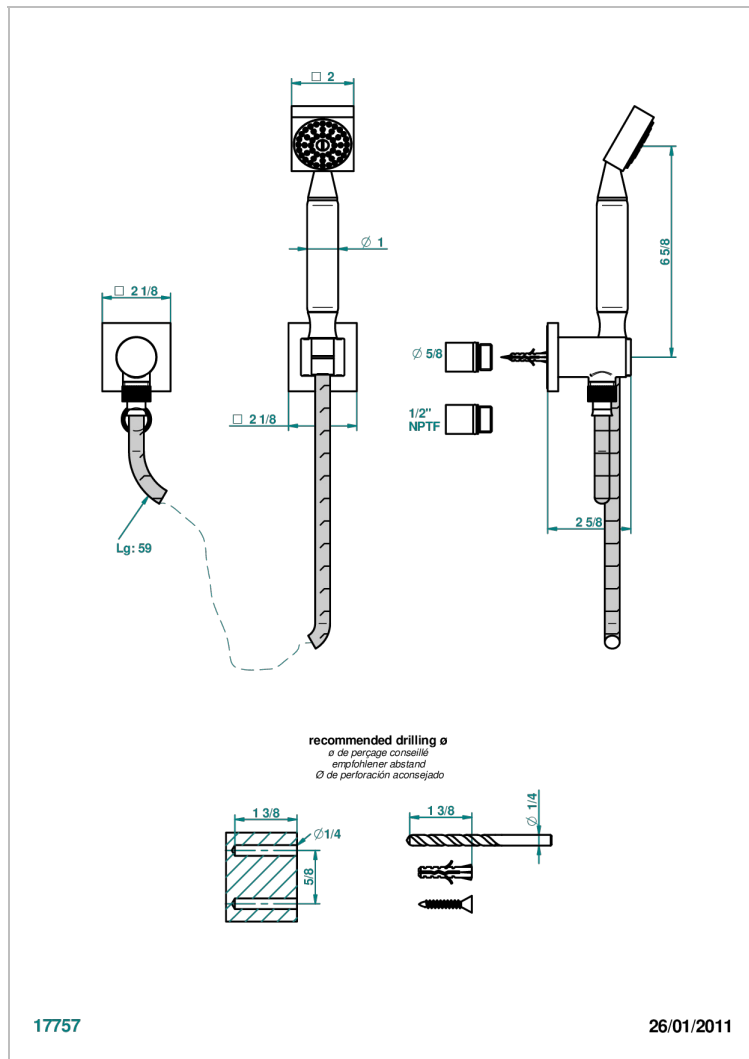

MASQUE DE FEMME ENGRAVED METAL

A2T-52/US

Wall mounted handshower with separate fixed hook

17757

26/01/2011

CHARACTERISTIC

- Masque de Femme engraved metal
- Wall mounted handshower with separate fixed hook

TECHNICAL SPECS

- Recommandé : 3 bars (max. 5 bars) - Advised : 43,5 psi (max. 72 psi)
- 9,5 l/min à 3 bars (2.5 gpm at 43.5 psi)

AVAILABLE FINITIONS

Black nickel - D24

Blush PVD - H62

Brass color PVD - H49

Brown bronze color PVD - F33