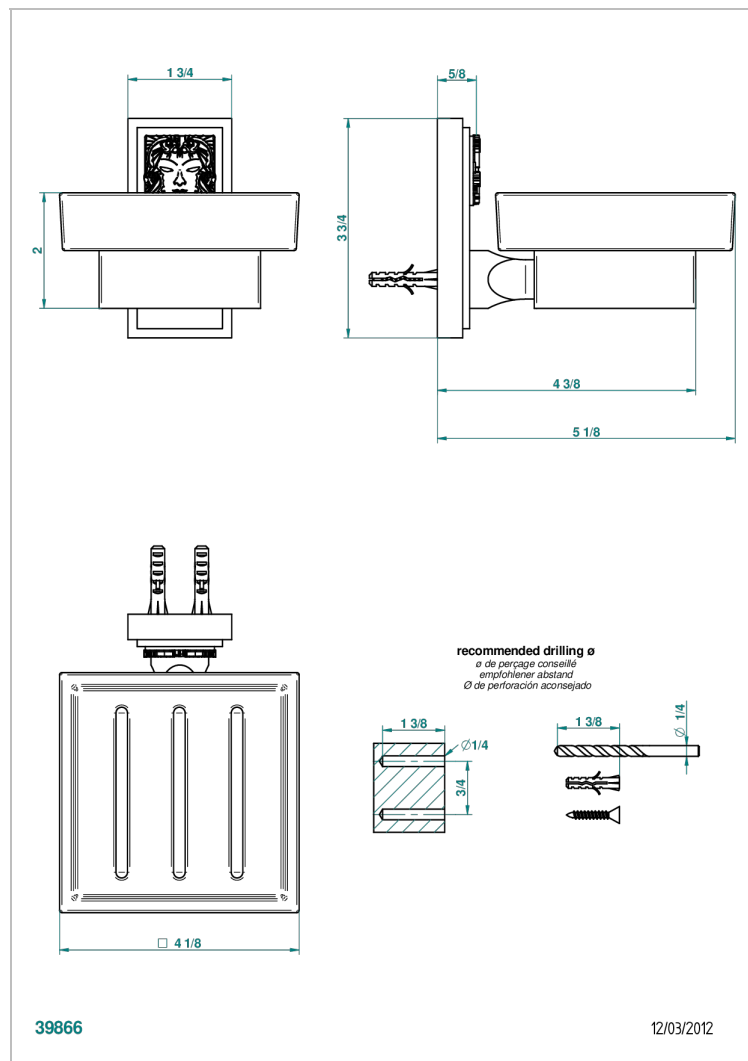

MASQUE DE FEMME ENGRAVED METAL

A2T-500

Glass soap dish, wall mounted

CHARACTERISTIC

- Masque de Femme engraved metal
- Glass soap dish, wall mounted

AVAILABLE FINITIONS

Black nickel - D24

Blush PVD - H62