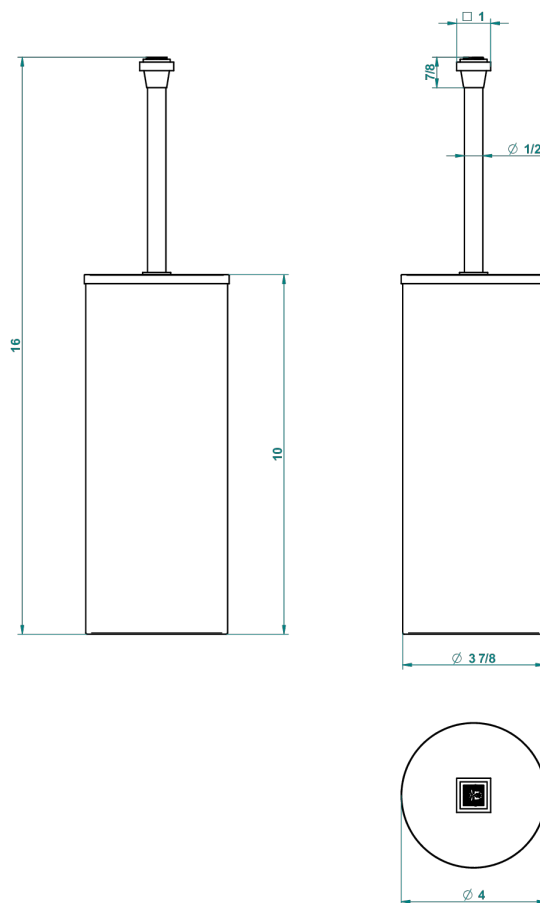

MASQUE DE FEMME ENGRAVED METAL

A2T-4700C

Metal toilet brush holder with brush with cover floor mounted

38395

02/12/2015

CHARACTERISTIC

- Masque de Femme engraved metal
- Metal toilet brush holder with brush with cover floor mounted