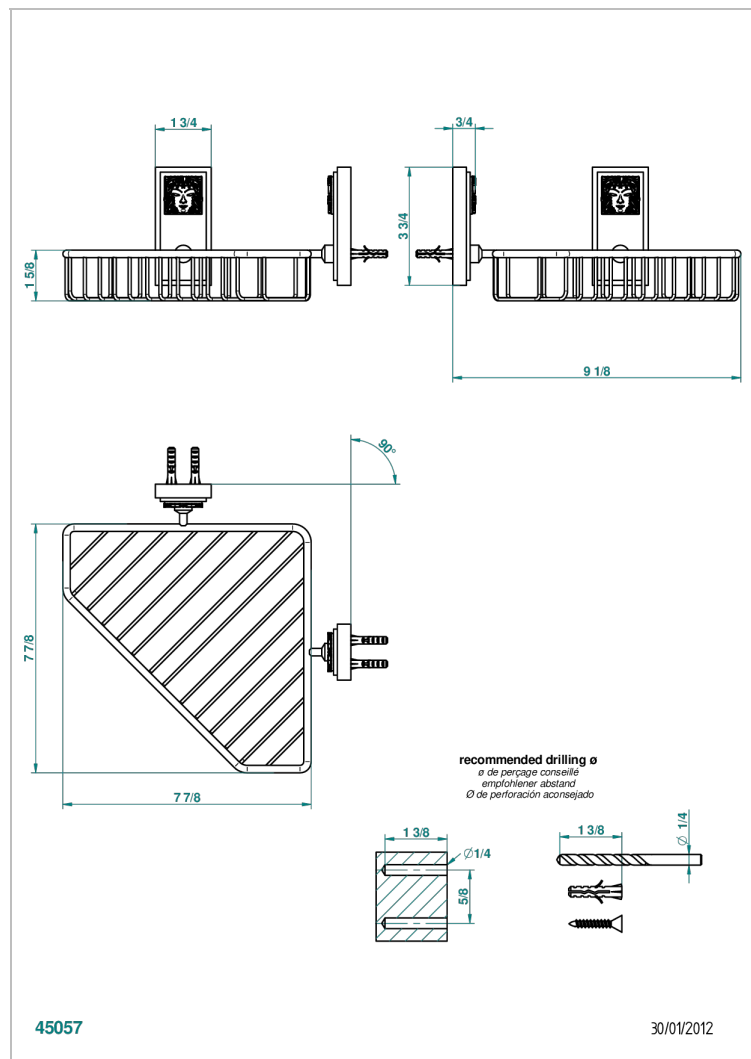

MASQUE DE FEMME ENGRAVED METAL

A2T-3623

Large corner soap basket, wall mounted

CHARACTERISTIC

- Masque de Femme engraved metal
- Large corner soap basket, wall mounted

AVAILABLE FINITIONS

Black nickel - D24