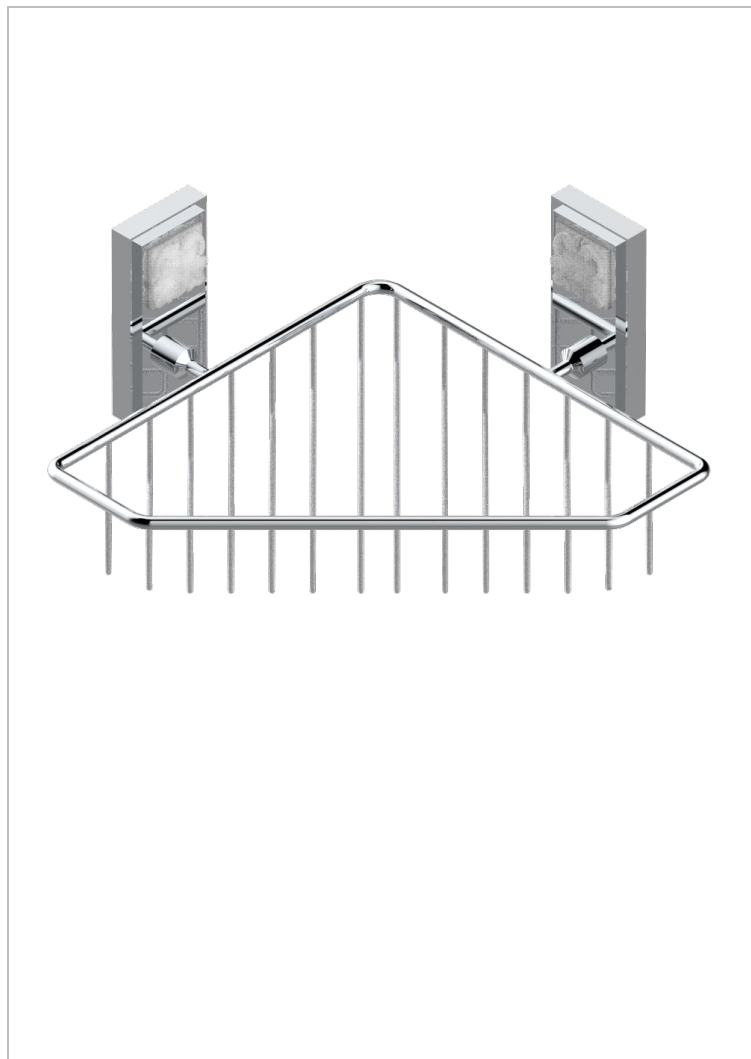

MASQUE DE FEMME ENGRAVED METAL

A2T-3623

Large corner soap basket, wall mounted

CHARACTERISTIC

- Masque de Femme engraved metal
- Large corner soap basket, wall mounted

AVAILABLE FINITIONS

Black nickel - D24