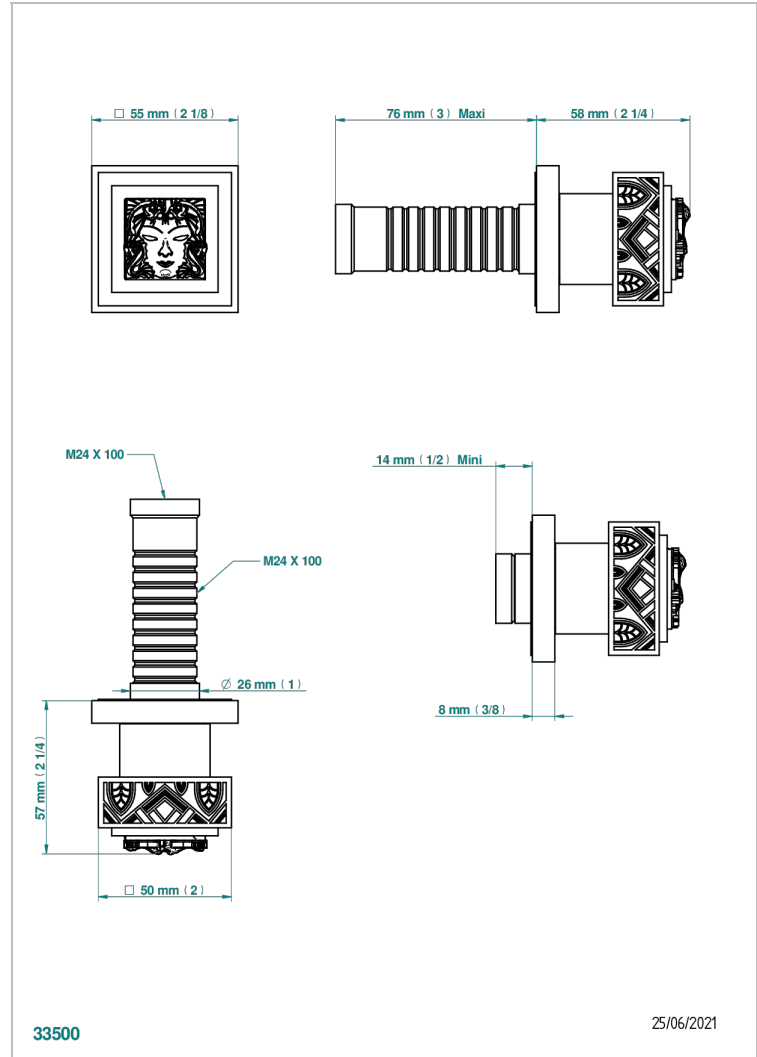

MASQUE DE FEMME ENGRAVED METAL

A2T-30B

Wall volume control 30 & 32 trim

THG[®]
PARIS

33500

25/06/2021

CHARACTERISTIC

- Masque de Femme engraved metal
- Wall volume control 30 & 32 trim

RELATED SKU'S

- Ref. G00-32CUSA 3/4" Volume control wall valve with ceramic cartridge
- Ref. G00-32HUSA 3/4" Volume control wall valve with ceramic cartridge counterclockwise
- Ref. G00-30CUSA 1/2" volume control wall valve with ceramic cartridge
- Ref. G00-30HUSA 1/2" Volume control wall valve with ceramic cartridge counterclockwise