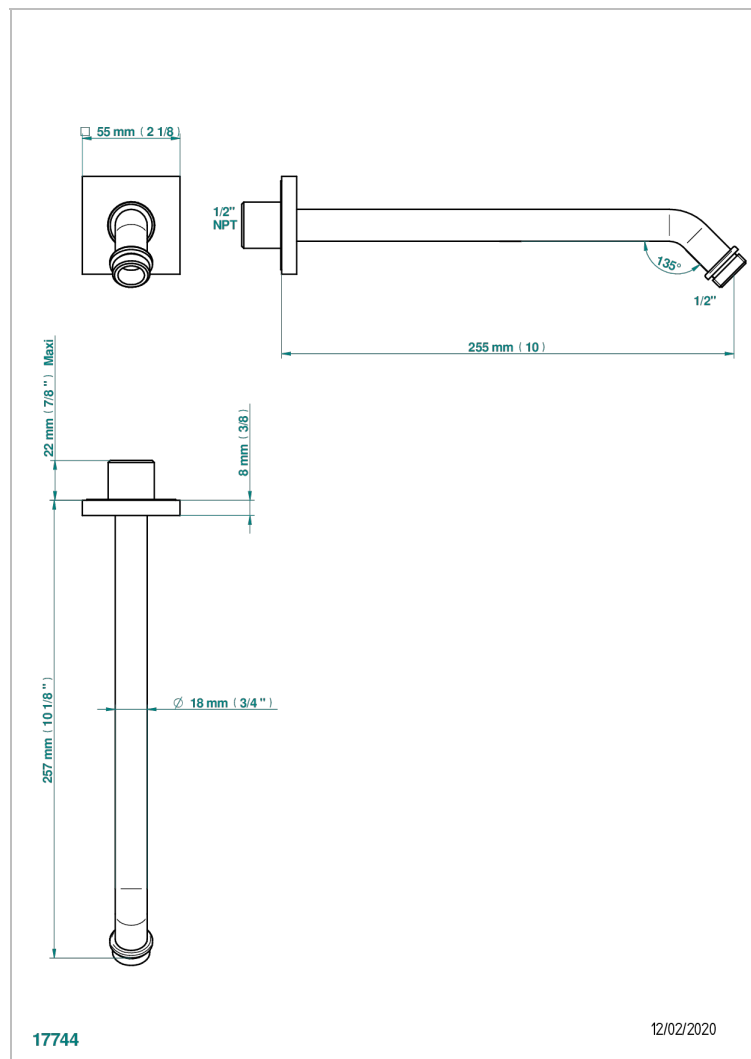

MASQUE DE FEMME SOLAIRE

A2S-84/US

Horizontal shower arm, 45°, lg: 10"

THG[®]
PARIS

CHARACTERISTIC

- Masque de Femme solaire
- Horizontal shower arm, 45°, lg: 10"

AVAILABLE FINITIONS

Black nickel - D24
Chrome polished - A02
Chrome polished / gold polished - G02
Gold mat - F07
Gold polished - F01
Gold satiney - F03

Matt chrome (American satin) - C02
Matt nickel (American satin) - C01
Nickel polished - B01
Rose Gold - F27
Satin chrome - C03
Silver rhodium - F18

Soft gold - F30
Soft matt gold - F31
Soft satin gold - F32