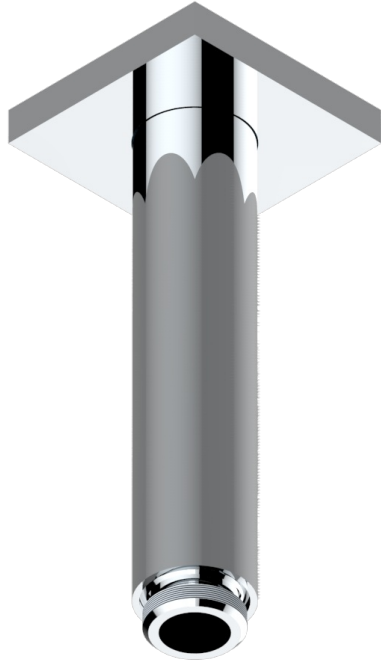

# MASQUE DE FEMME SOLAIRE

A2S-82V/US

Vertical shower arm ceiling mounted 1/2" connection

17748

12/02/2020

## CHARACTERISTIC

- Masque de Femme solaire
- Vertical shower arm ceiling mounted 1/2" connection

## AVAILABLE FINITIONS

Black nickel - D24  
Chrome polished - A02  
Chrome polished / gold polished - G02  
Gold mat - F07  
Gold polished - F01  
Gold satiney - F03

Matt chrome (American satin) - C02  
Matt nickel (American satin) - C01  
Nickel polished - B01  
Rose Gold - F27  
Satin chrome - C03  
Silver rhodium - F18