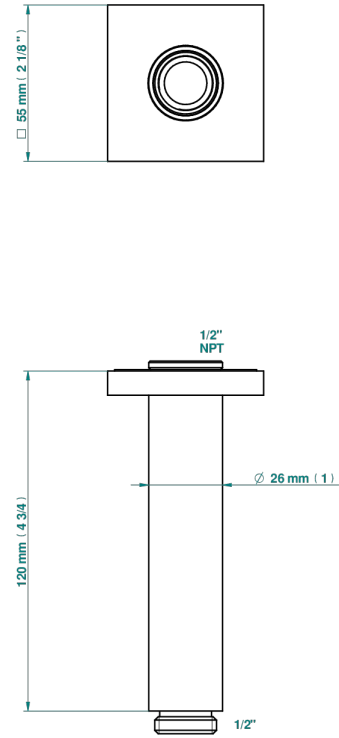

# MASQUE DE FEMME SOLAIRE

A2S-82V/US

Vertical shower arm ceiling mounted 1/2" connection

17748

12/02/2020

## CHARACTERISTIC

- Masque de Femme solaire
- Vertical shower arm ceiling mounted 1/2" connection