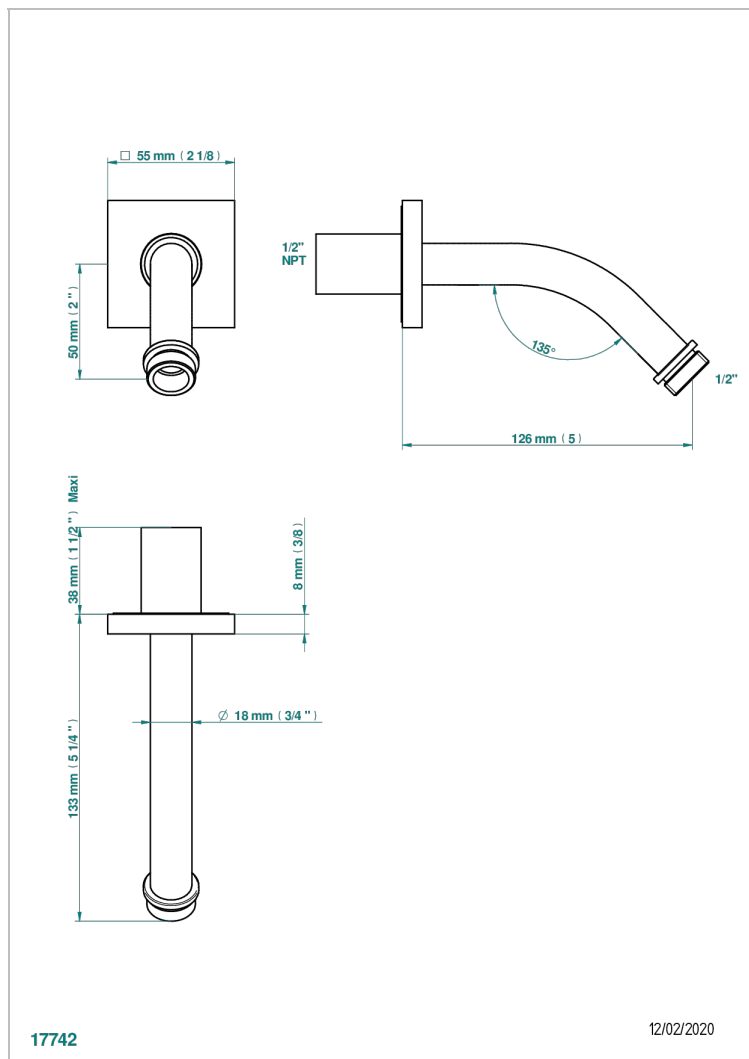

MASQUE DE FEMME SOLAIRE

A2S-82/US

Horizontal shower arm, 45°, lg: 4" 3/4

THG[®]
PARIS

CHARACTERISTIC

- Masque de Femme solaire
- Horizontal shower arm, 45°, lg: 4" 3/4

AVAILABLE FINITIONS

Black nickel - D24
Chrome polished - A02
Chrome polished / gold polished - G02
Gold mat - F07
Gold polished - F01
Gold satiney - F03

Matt chrome (American satin) - C02
Matt nickel (American satin) - C01
Nickel polished - B01
Rose Gold - F27
Satin chrome - C03
Silver rhodium - F18

Soft gold - F30
Soft matt gold - F31
Soft satin gold - F32