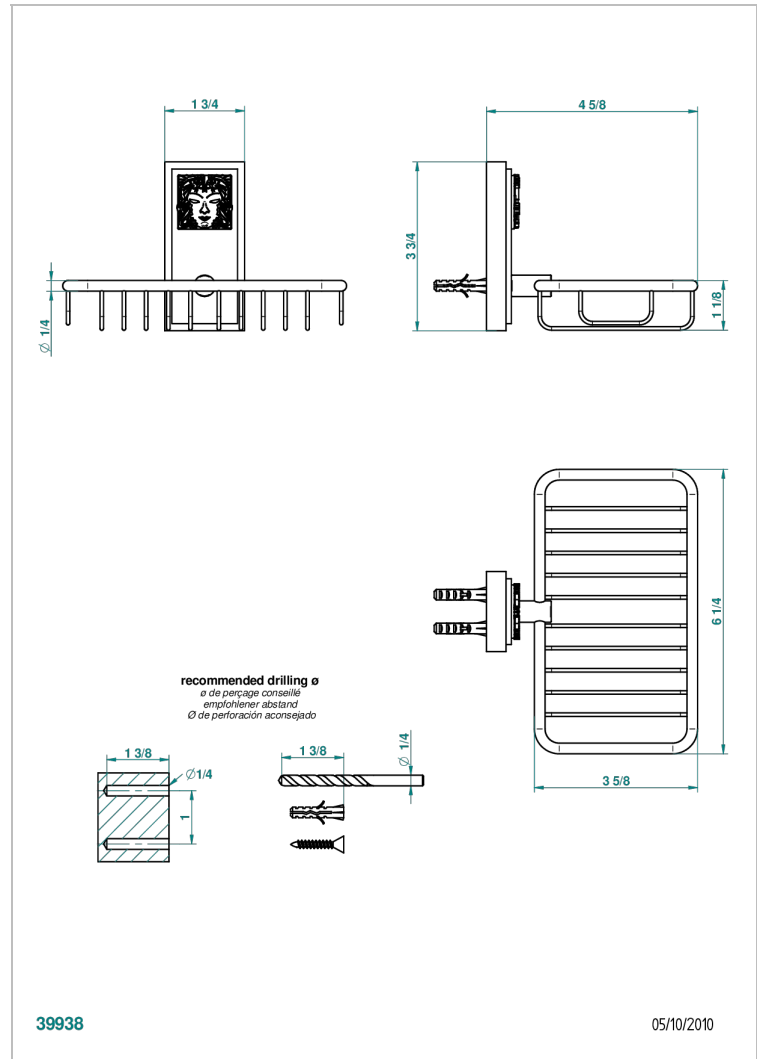

MASQUE DE FEMME SOLAIRE

A2S-620

Soap basket, wall mounted 6"1/4 x 3"5/8

THG[®]
PARIS

CHARACTERISTIC

- Masque de Femme solaire
- Soap basket, wall mounted 6"1/4 x 3"5/8

AVAILABLE FINITIONS

Black nickel - D24
Chrome polished - A02
Chrome polished / gold polished - G02
Gold mat - F07
Gold polished - F01
Gold satiny - F03