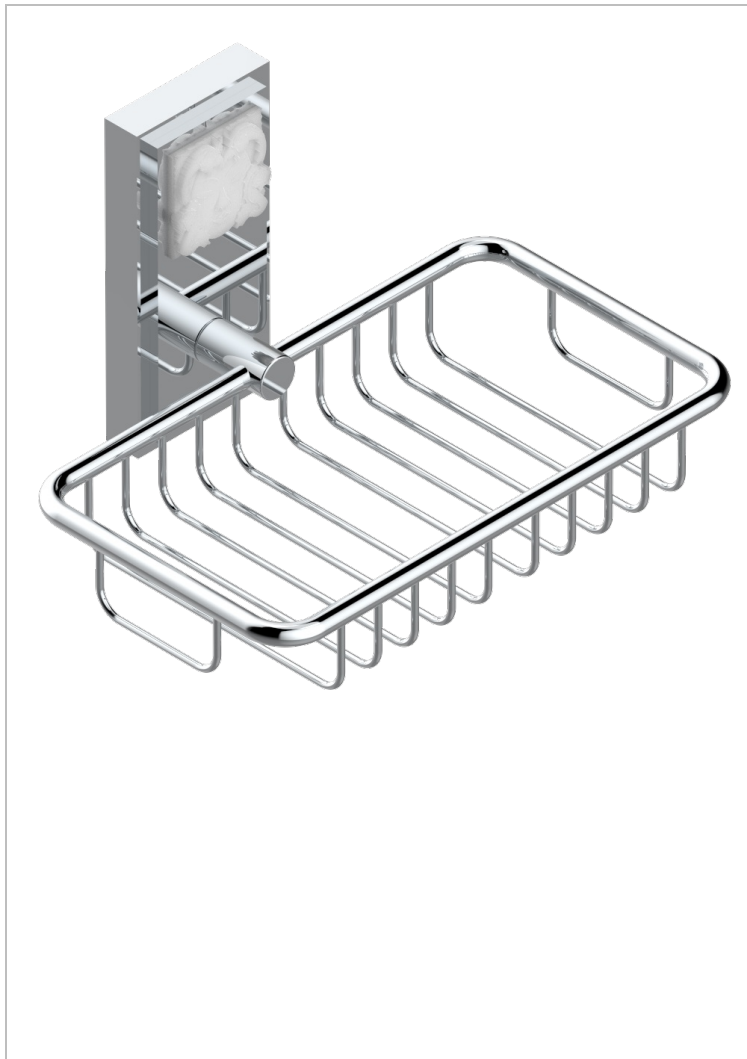

MASQUE DE FEMME SOLAIRE

A2S-620

Soap basket, wall mounted 6"1/4 x 3"5/8

THG[®]
PARIS

CHARACTERISTIC

- Masque de Femme solaire
- Soap basket, wall mounted 6"1/4 x 3"5/8

AVAILABLE FINITIONS

Black nickel - D24
Chrome polished - A02
Chrome polished / gold polished - G02
Gold mat - F07
Gold polished - F01
Gold satiny - F03

Matt chrome (American satin) - C02
Matt nickel (American satin) - C01
Nickel polished - B01
Rose Gold - F27
Satin chrome - C03
Silver rhodium - F18

Soft gold - F30
Soft matt gold - F31
Soft satin gold - F32