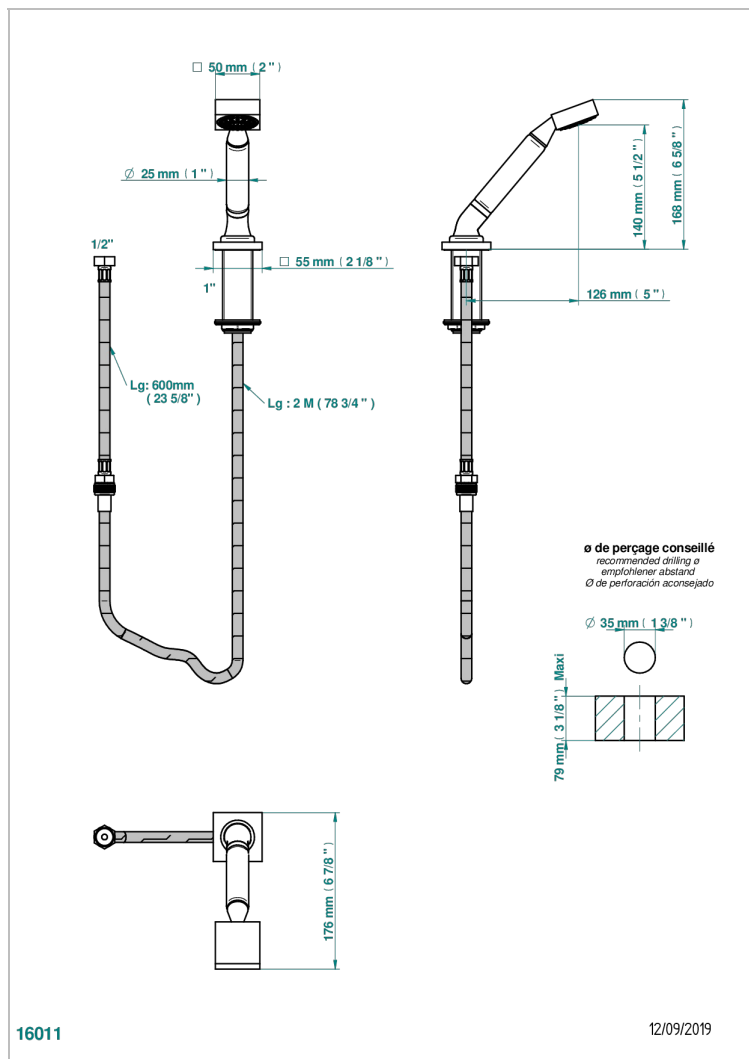

MASQUE DE FEMME SOLAIRE

A2S-60A

Deck mounted hand shower, with hose

CHARACTERISTIC

- Masque de Femme solaire
- Deck mounted hand shower, with hose

TECHNICAL SPECS

- Recommandé : 3 bars (max. 5 bars) - Advised : 43,5 psi (max. 72 psi)
- 9,5 l/min à 3 bars (2.5 gpm at 43.5 psi)

AVAILABLE FINITIONS

Black nickel - D24
 Chrome polished - A02
 Chrome polished / gold polished - G02
 Gold mat - F07
 Gold polished - F01
 Gold satiney - F03

Matt chrome (American satin) - C02
 Matt nickel (American satin) - C01
 Nickel polished - B01
 Rose Gold - F27
 Satin chrome - C03
 Silver rhodium - F18