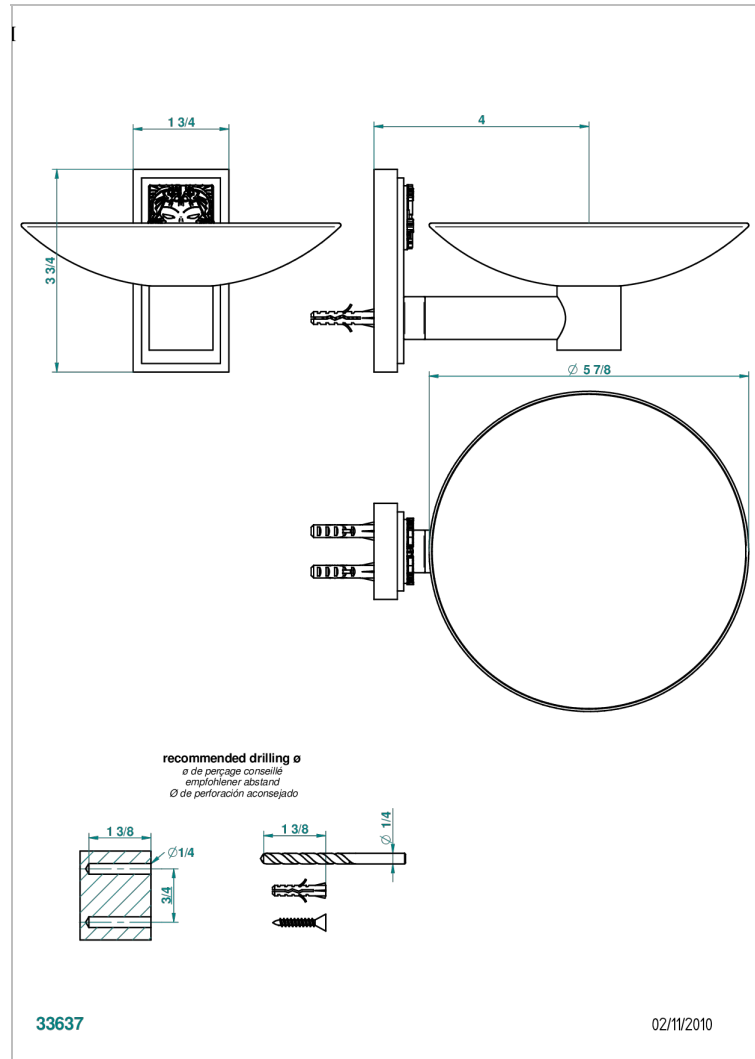

MASQUE DE FEMME SOLAIRE

A2S-546GM

Soap dish, wall mounted, 6" diameter

THG[®]
PARIS

CHARACTERISTIC

- Masque de Femme solaire
- Soap dish, wall mounted, 6" diameter

AVAILABLE FINITIONS

Black nickel - D24
Chrome polished - A02
Chrome polished / gold polished - G02
Gold mat - F07
Gold polished - F01
Gold satiny - F03