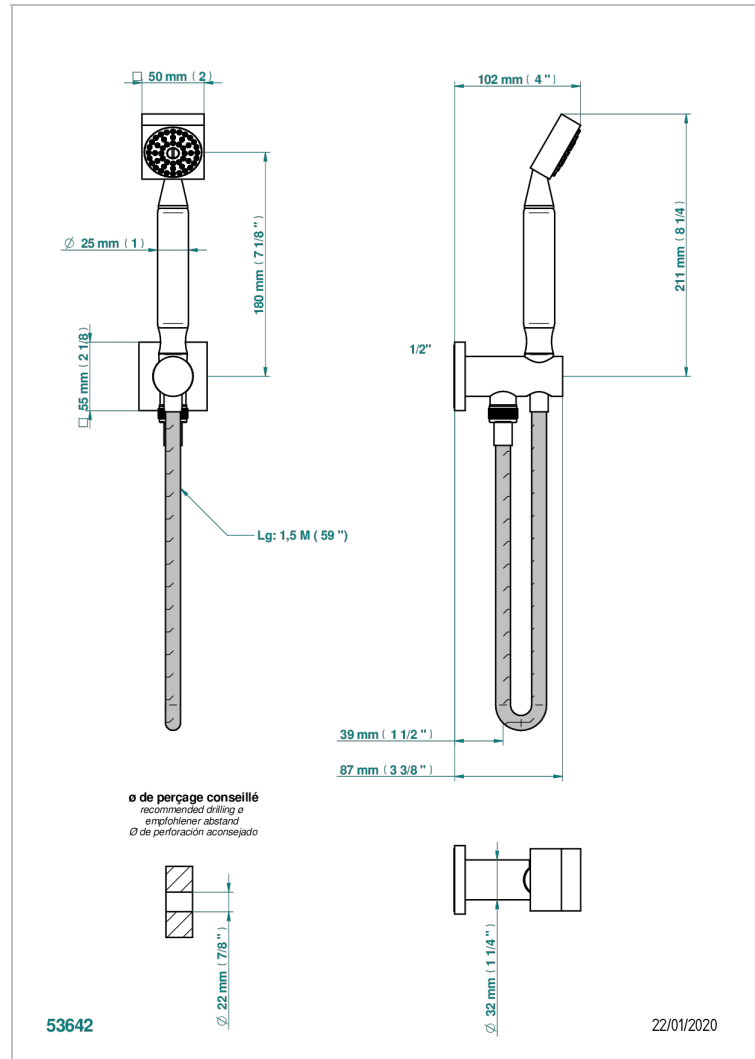

MASQUE DE FEMME SOLAIRE

A2S-54/US

Wall mounted handshower with integrated fixed hook

CHARACTERISTIC

- Masque de Femme solaire
- Wall mounted handshower with integrated fixed hook

TECHNICAL SPECS

- Recommandé : 3 bars (max. 5 bars) - Advised : 43,5 psi (max. 72 psi)
- 9,5 l/min à 3 bars (2.5 gpm at 43.5 psi)

AVAILABLE FINITIONS

Black nickel - D24
 Chrome polished - A02
 Chrome polished / gold polished - G02
 Gold mat - F07
 Gold polished - F01
 Gold satiny - F03

Matt chrome (American satin) - C02
 Matt nickel (American satin) - C01
 Nickel polished - B01
 Rose Gold - F27
 Satin chrome - C03
 Silver rhodium - F18