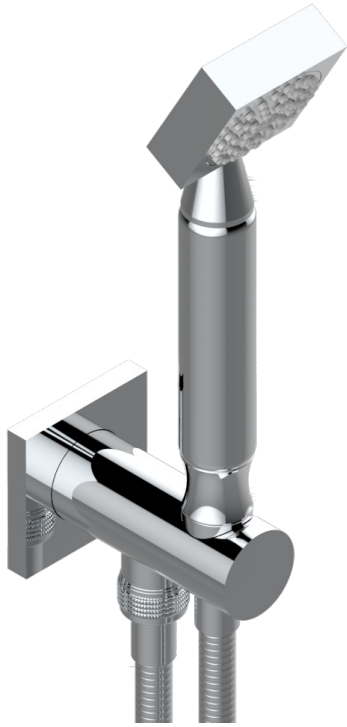

MASQUE DE FEMME SOLAIRE

A2S-54/US

Wall mounted handshower with integrated fixed hook

CHARACTERISTIC

- Masque de Femme solaire
- Wall mounted handshower with integrated fixed hook

TECHNICAL SPECS

- Recommandé : 3 bars (max. 5 bars) - Advised : 43,5 psi (max. 72 psi)
- 9,5 l/min à 3 bars (2.5 gpm at 43.5 psi)

AVAILABLE FINITIONS

Black nickel - D24
 Chrome polished - A02
 Chrome polished / gold polished - G02
 Gold mat - F07
 Gold polished - F01
 Gold satiny - F03

Matt chrome (American satin) - C02
 Matt nickel (American satin) - C01
 Nickel polished - B01
 Rose Gold - F27
 Satin chrome - C03
 Silver rhodium - F18

Soft gold - F30
 Soft matt gold - F31
 Soft satin gold - F32