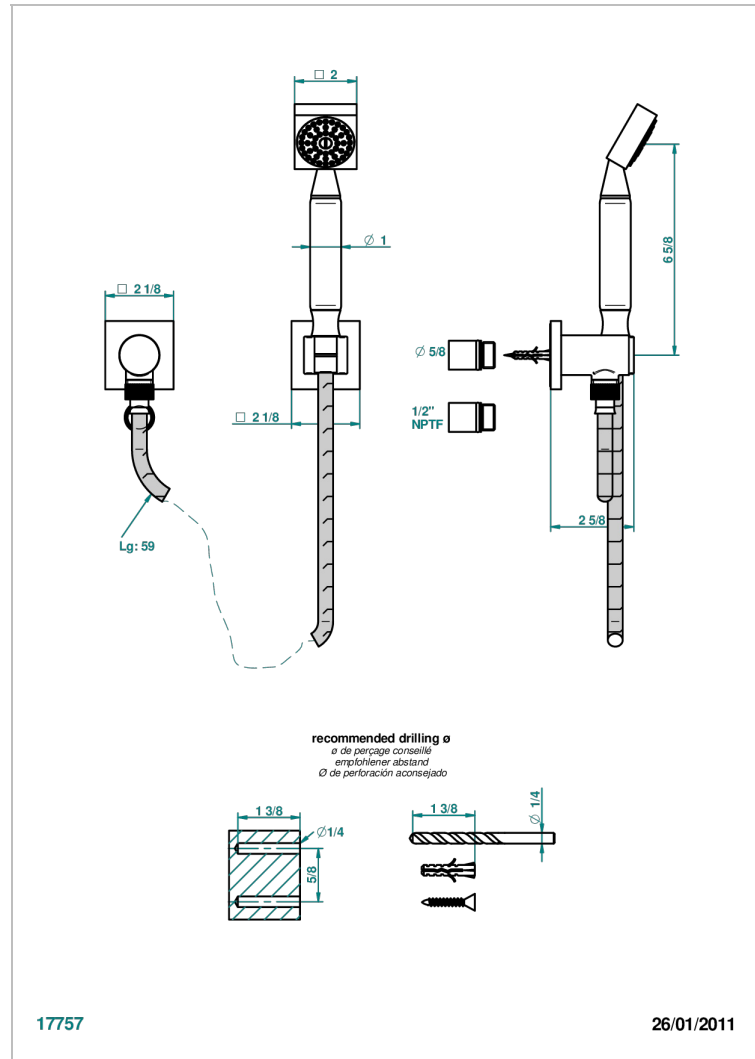

MASQUE DE FEMME SOLAIRE

A2S-52/US

Wall mounted handshower with separate fixed hook

CHARACTERISTIC

- Masque de Femme solaire
- Wall mounted handshower with separate fixed hook

TECHNICAL SPECS

- Recommandé : 3 bars (max. 5 bars) - Advised : 43,5 psi (max. 72 psi)
- 9,5 l/min à 3 bars (2.5 gpm at 43.5 psi)

AVAILABLE FINITIONS

Black nickel - D24
 Chrome polished - A02
 Chrome polished / gold polished - G02
 Gold mat - F07
 Gold polished - F01
 Gold satiny - F03

Matt chrome (American satin) - C02
 Matt nickel (American satin) - C01
 Nickel polished - B01
 Rose Gold - F27
 Satin chrome - C03
 Silver rhodium - F18