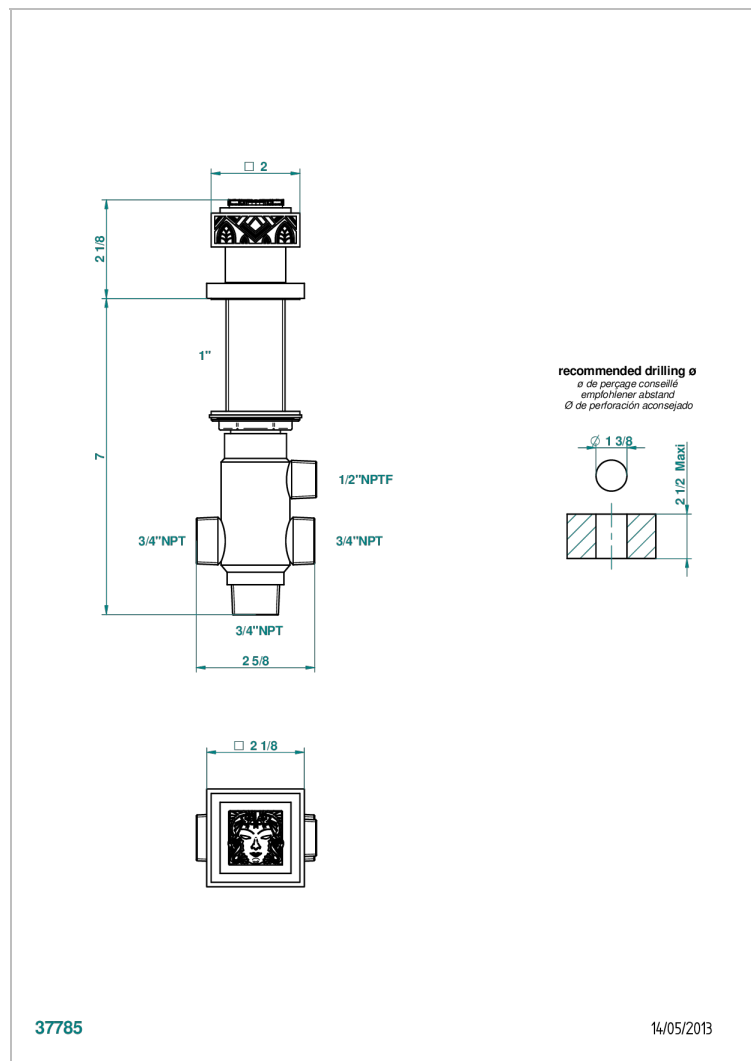

MASQUE DE FEMME SOLAIRE

A2S-504VGUS

2-function deck diverter with trim

THG[®]
PARIS

CHARACTERISTIC

- Masque de Femme solaire
- 2-function deck diverter with trim

AVAILABLE FINITIONS

Black nickel - D24
Chrome polished - A02
Chrome polished / gold polished - G02
Gold mat - F07
Gold polished - F01
Gold satiny - F03