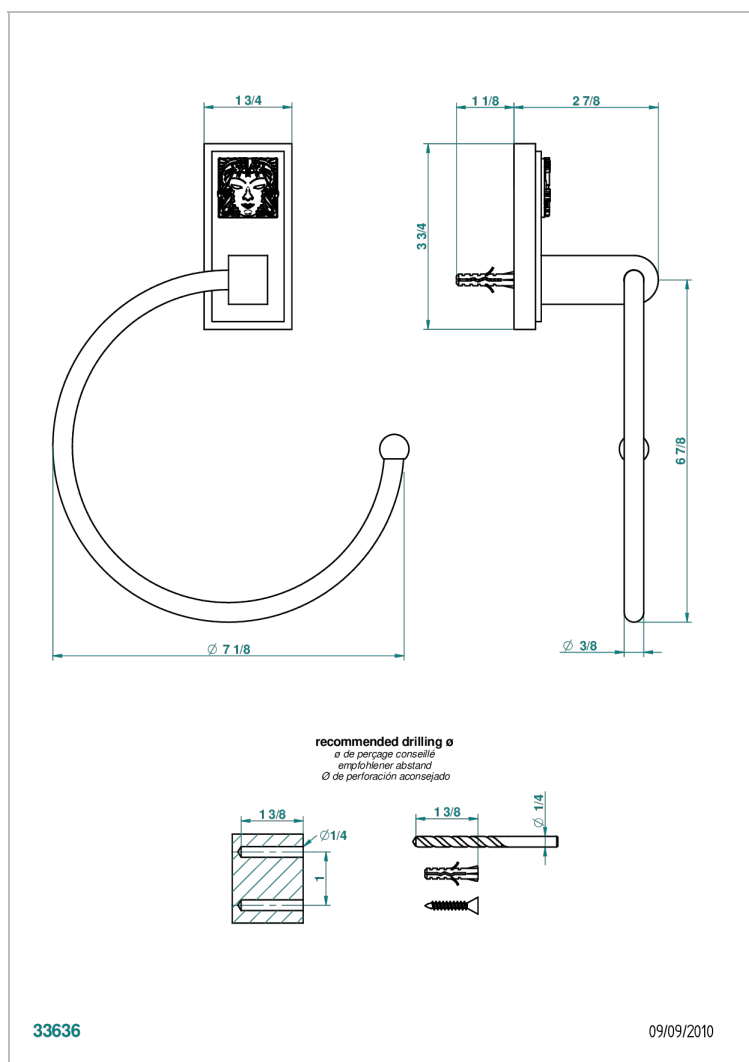

MASQUE DE FEMME SOLAIRE

A2S-504N

Towel ring

THG[®]
PARIS

CHARACTERISTIC

- Masque de Femme solaire
- Towel ring

AVAILABLE FINITIONS

Black nickel - D24
Chrome polished - A02
Chrome polished / gold polished - G02
Gold mat - F07
Gold polished - F01
Gold satiny - F03