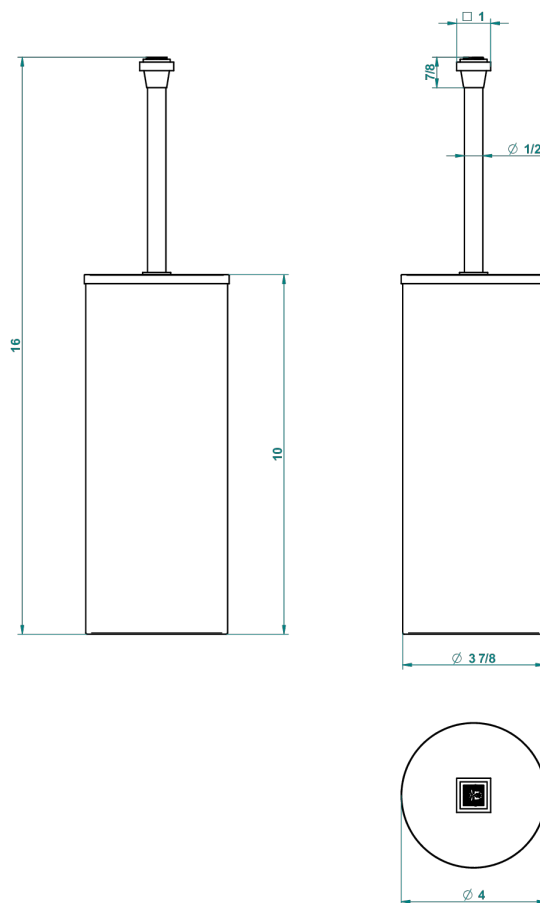

# MASQUE DE FEMME SOLAIRE

A2S-4700C

Metal toilet brush holder with brush with cover floor mounted

THG<sup>®</sup>  
PARIS

38395

02/12/2015

## CHARACTERISTIC

- Masque de Femme solaire
- Metal toilet brush holder with brush with cover floor mounted