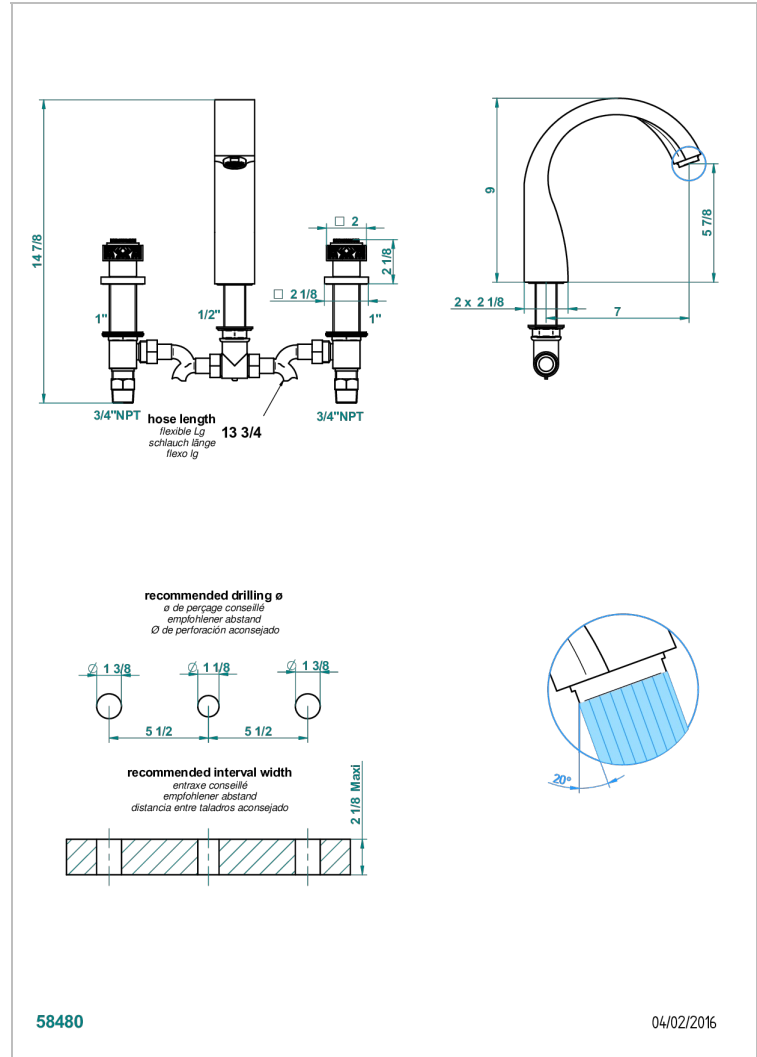

MASQUE DE FEMME SOLAIRE

A2S-25US

Roman tub set with 3/4" valves

CHARACTERISTIC

- ASME : ASME A112.18.1-2011/CSA B125.1-11

STANDARDS

AVAILABLE FINITIONS

Black nickel - D24
 Chrome polished - A02
 Chrome polished / gold polished - G02
 Gold mat - F07
 Gold polished - F01
 Gold satiney - F03