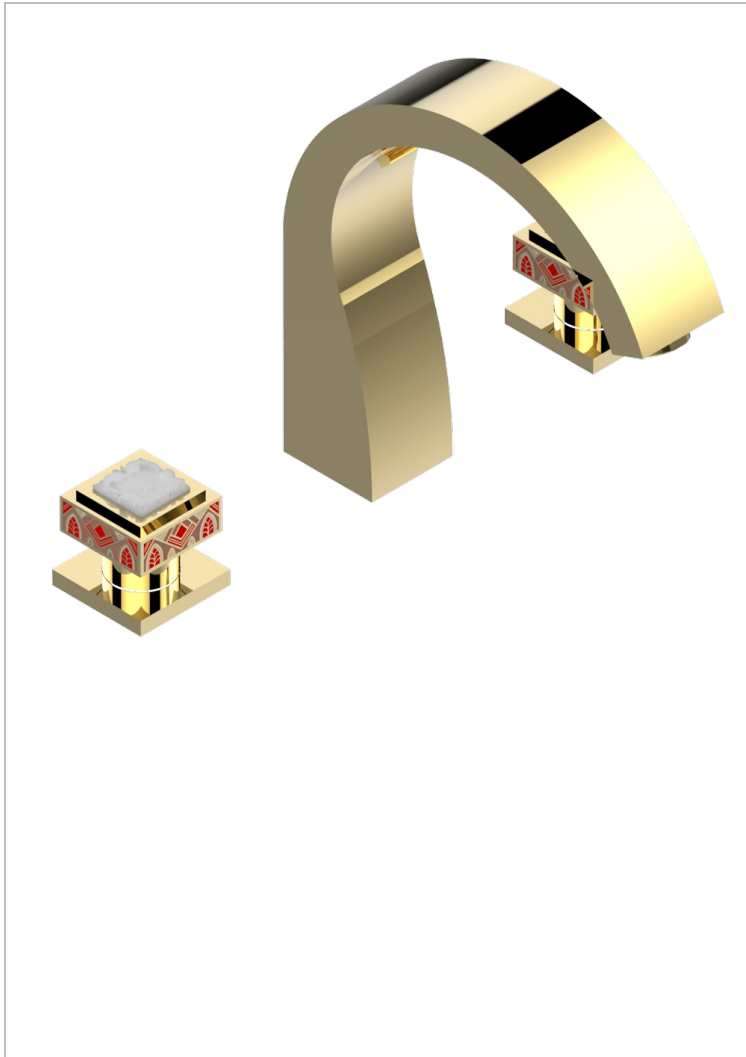

MASQUE DE FEMME SOLAIRE

A2S-25US

Roman tub set with 3/4" valves

CHARACTERISTIC

- ASME : ASME A112.18.1-2011/CSA B125.1-11

STANDARDS

AVAILABLE FINITIONS

Black nickel - D24
 Chrome polished - A02
 Chrome polished / gold polished - G02
 Gold mat - F07
 Gold polished - F01
 Gold satiney - F03

Matt chrome (American satin) - C02
 Matt nickel (American satin) - C01
 Nickel polished - B01
 Rose Gold - F27
 Satin chrome - C03
 Silver rhodium - F18

Soft gold - F30
 Soft matt gold - F31
 Soft satin gold - F32