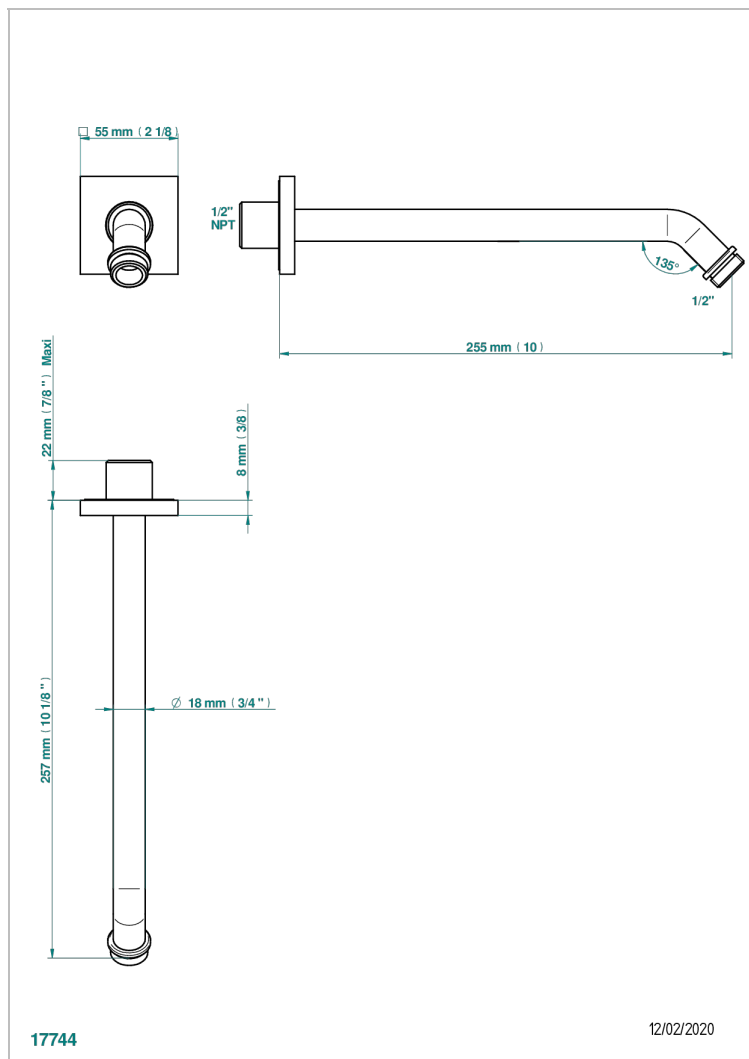

MASQUE DE FEMME LUNAIRE

A2R-84/US

Horizontal shower arm, 45°, lg: 10"

THG[®]
PARIS

CHARACTERISTIC

- Masque de Femme lunaire
- Horizontal shower arm, 45°, lg: 10"

AVAILABLE FINITIONS

Black nickel - D24
Chrome polished - A02
Chrome polished / gold polished - G02
Gold mat - F07
Gold polished - F01
Gold satiney - F03

Matt chrome (American satin) - C02
Matt nickel (American satin) - C01
Nickel polished - B01
Rose Gold - F27
Satin chrome - C03
Silver rhodium - F18

Soft gold - F30
Soft matt gold - F31
Soft satin gold - F32