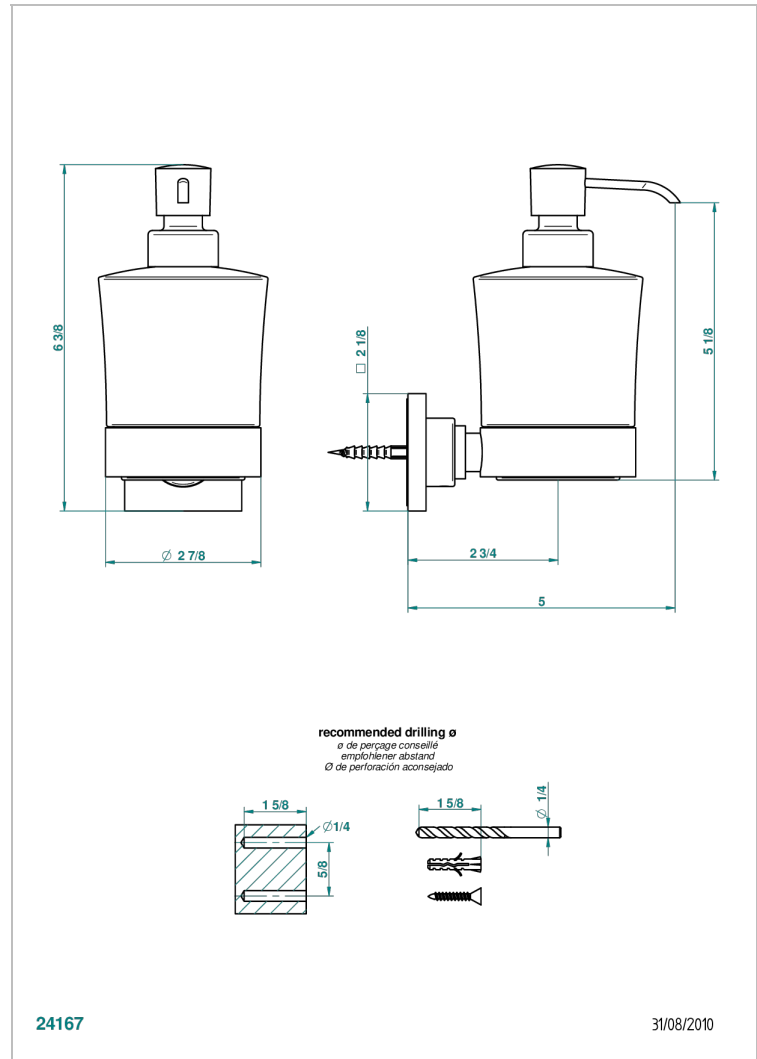

MASQUE DE FEMME LUNAIRE

A2R-613

Liquid soap dispenser

THG[®]
PARIS

CHARACTERISTIC

- Masque de Femme lunaire
- Liquid soap dispenser

AVAILABLE FINITIONS

Black nickel - D24
Chrome polished - A02
Chrome polished / gold polished - G02
Gold mat - F07
Gold polished - F01
Gold satiney - F03