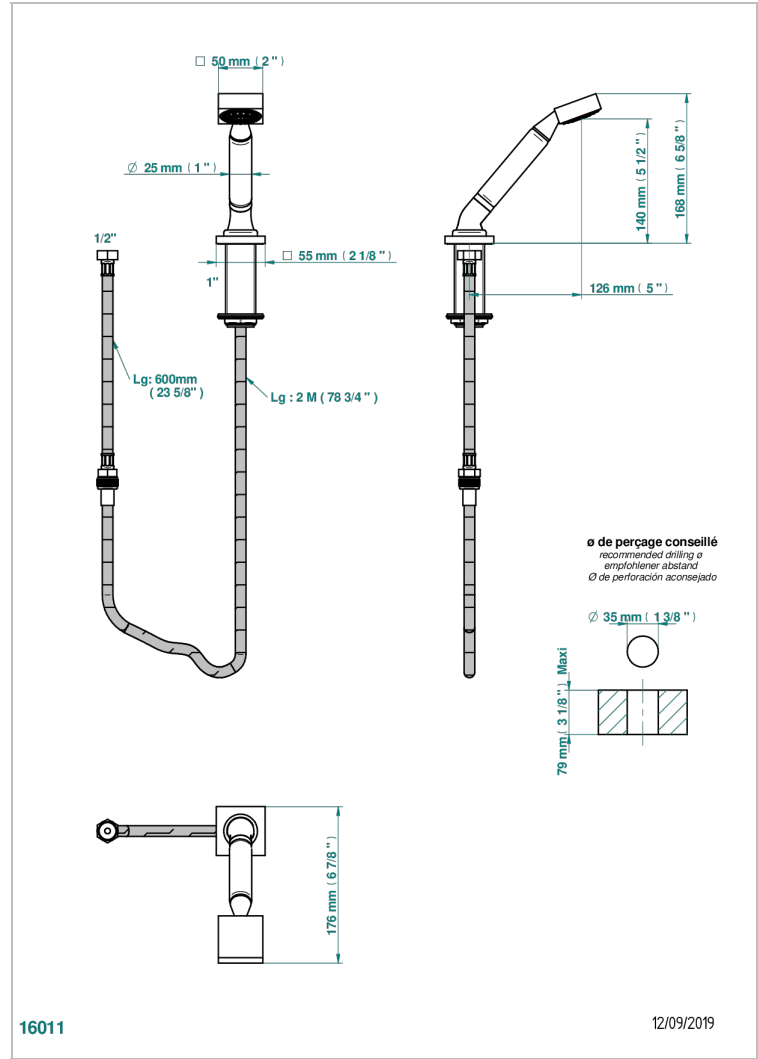

MASQUE DE FEMME LUNAIRE

A2R-60A

Deck mounted hand shower, with hose

THG[®]
PARIS

16011

12/09/2019

CHARACTERISTIC

- Masque de Femme lunaire
- Deck mounted hand shower, with hose

TECHNICAL SPECS

- Recommandé : 3 bars (max. 5 bars) - Advised : 43,5 psi (max. 72 psi)
- 9,5 l/min à 3 bars (2.5 gpm at 43.5 psi)

AVAILABLE FINITIONS

Black nickel - D24
 Chrome polished - A02
 Chrome polished / gold polished - G02
 Gold mat - F07
 Gold polished - F01
 Gold satiney - F03

Matt chrome (American satin) - C02
 Matt nickel (American satin) - C01
 Nickel polished - B01
 Rose Gold - F27
 Satin chrome - C03
 Silver rhodium - F18

Soft gold - F30
 Soft matt gold - F31
 Soft satin gold - F32