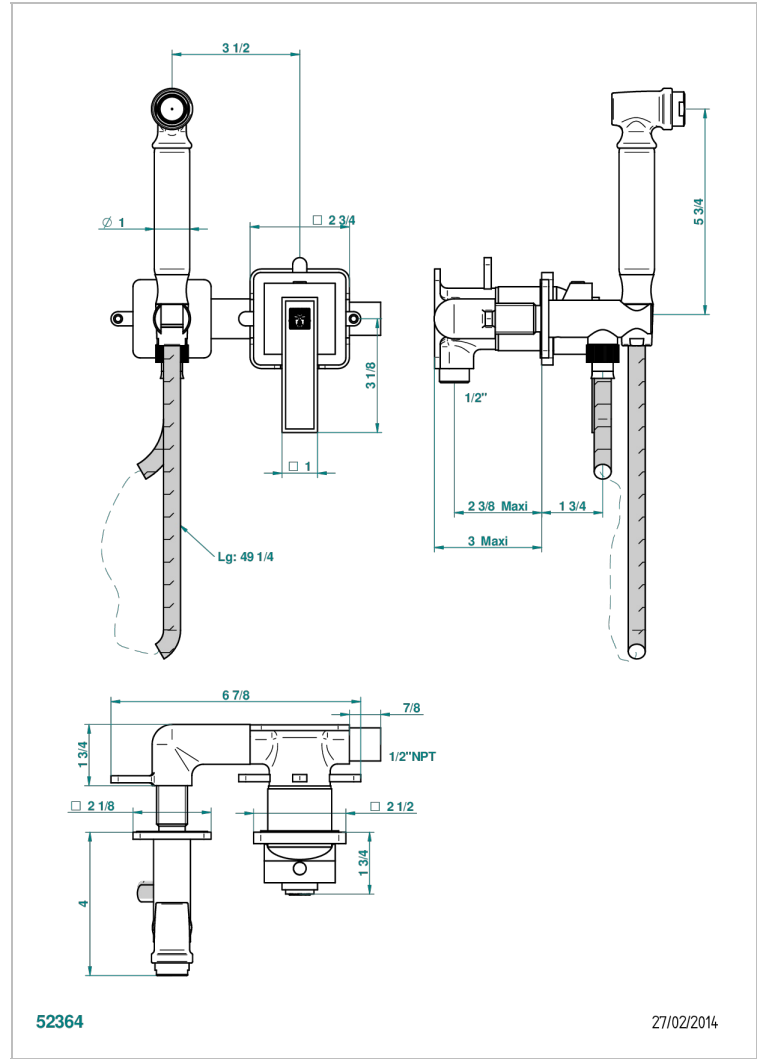

MASQUE DE FEMME LUNAIRE

A2R-5840/MUS

Handheld spray bidet with mixing valve, hose, elbow/hook

THG[®]
PARIS

CHARACTERISTIC

- Masque de Femme lunaire
- Handheld spray bidet with mixing valve, hose, elbow/hook

TECHNICAL SPECS

- Recommandé : 3 bars (max. 5 bars) - Advised : 43,5 psi (max. 72 psi)
- 9,5 l/min à 3 bars (2.5 gpm at 43.5 psi)

AVAILABLE FINITIONS

Black nickel - D24
Chrome polished - A02
Chrome polished / gold polished - G02
Gold mat - F07
Gold polished - F01
Gold satiny - F03