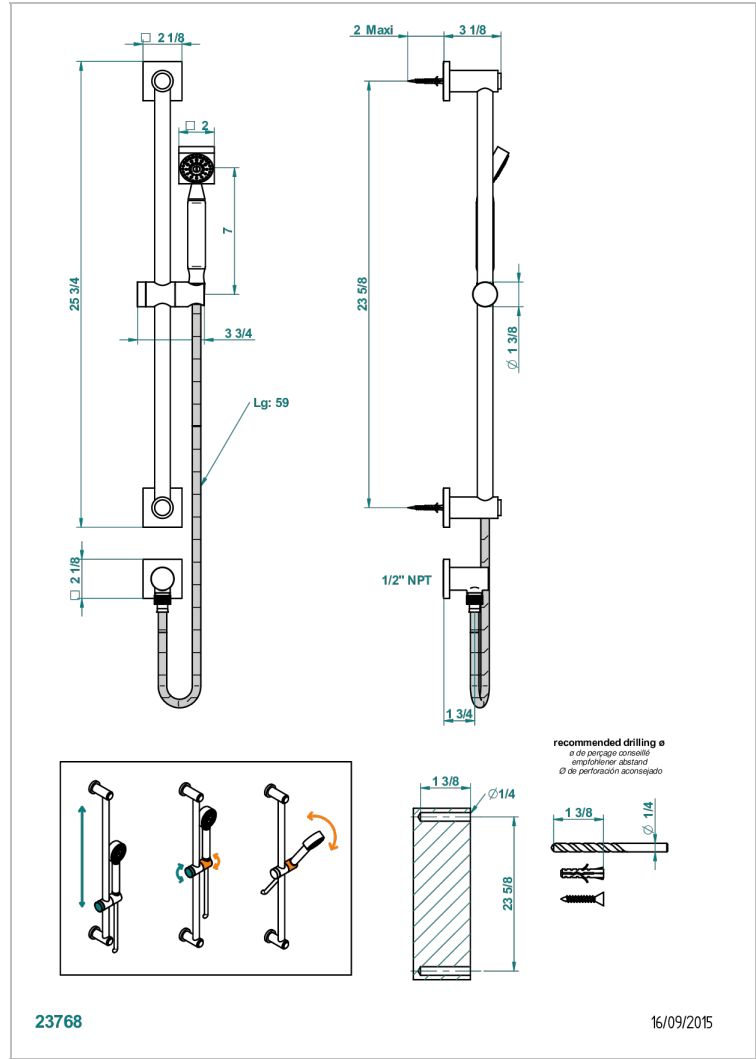

# MASQUE DE FEMME LUNAIRE

A2R-58/US

THG<sup>®</sup>  
PARIS

Slide bar with handsower and elbow

## CHARACTERISTIC

- Masque de Femme lunaire
- Slide bar with handsower and elbow

## TECHNICAL SPECS

- Recommandé : 3 bars (max. 5 bars) - Advised : 43,5 psi (max. 72 psi)
- 9,5 l/min à 3 bars (2.5 gpm at 43.5 psi)

## AVAILABLE FINITIONS

- Black nickel - D24
- Chrome polished - A02
- Chrome polished / gold polished - G02
- Gold mat - F07
- Gold polished - F01
- Gold satiny - F03

- Matt chrome (American satin) - C02
- Matt nickel (American satin) - C01
- Nickel polished - B01
- Rose Gold - F27
- Satin chrome - C03
- Silver rhodium - F18