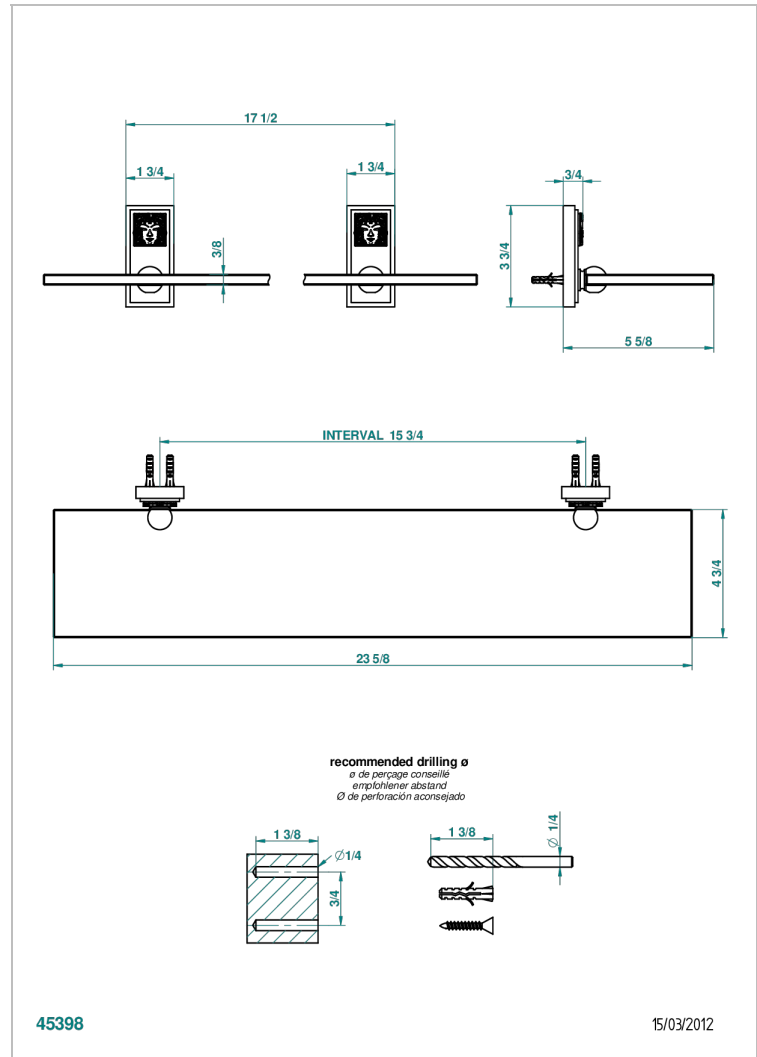

# MASQUE DE FEMME LUNAIRE

A2R-564

Glass shelf with brackets

THG<sup>®</sup>  
PARIS

## CHARACTERISTIC

- Masque de Femme lunaire
- Glass shelf with brackets