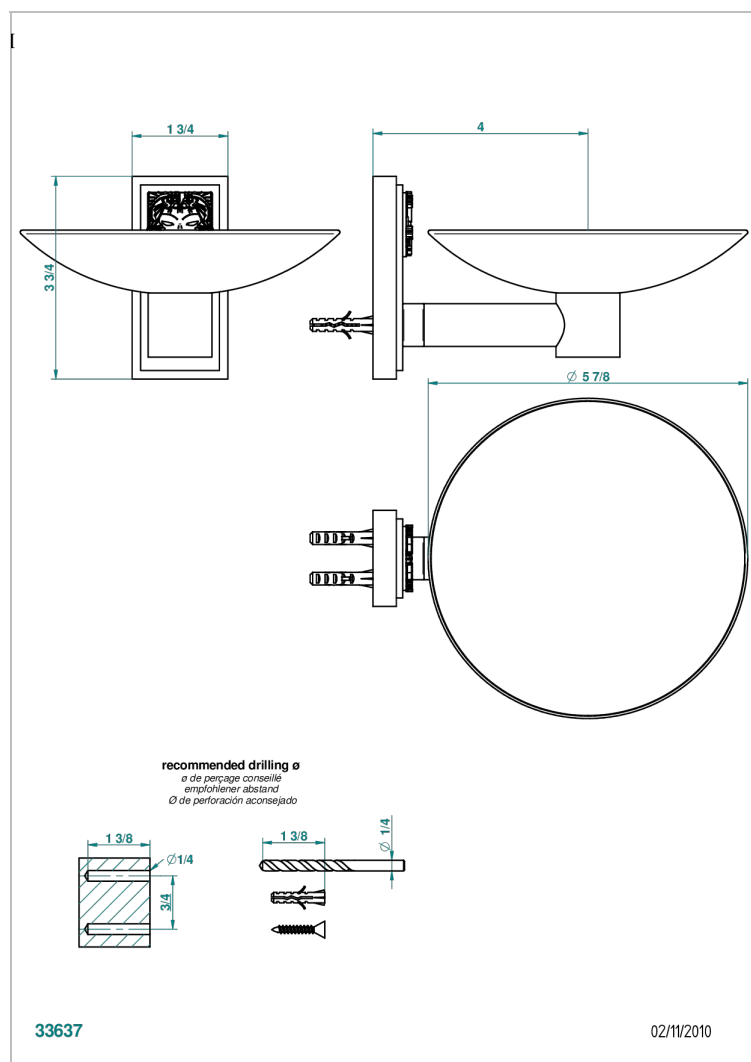

MASQUE DE FEMME LUNAIRE

A2R-546GM

Soap dish, wall mounted, 6" diameter

THG[®]
PARIS

CHARACTERISTIC

- Masque de Femme lunaire
- Soap dish, wall mounted, 6" diameter

AVAILABLE FINITIONS

Black nickel - D24
Chrome polished - A02
Chrome polished / gold polished - G02
Gold mat - F07
Gold polished - F01
Gold satiney - F03