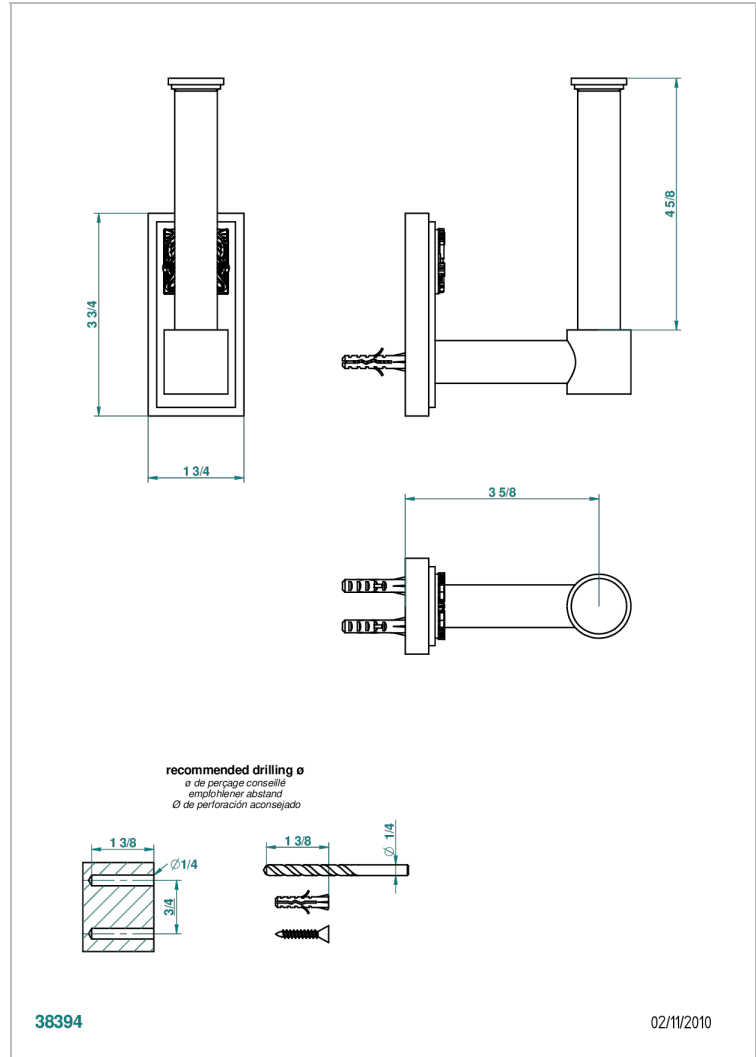

MASQUE DE FEMME LUNAIRE

A2R-542

Reserve toilet paper holder

THG[®]
PARIS

CHARACTERISTIC

- Masque de Femme lunaire
- Reserve toilet paper holder

AVAILABLE FINITIONS

Black nickel - D24
Chrome polished - A02
Chrome polished / gold polished - G02
Gold mat - F07
Gold polished - F01
Gold satiney - F03