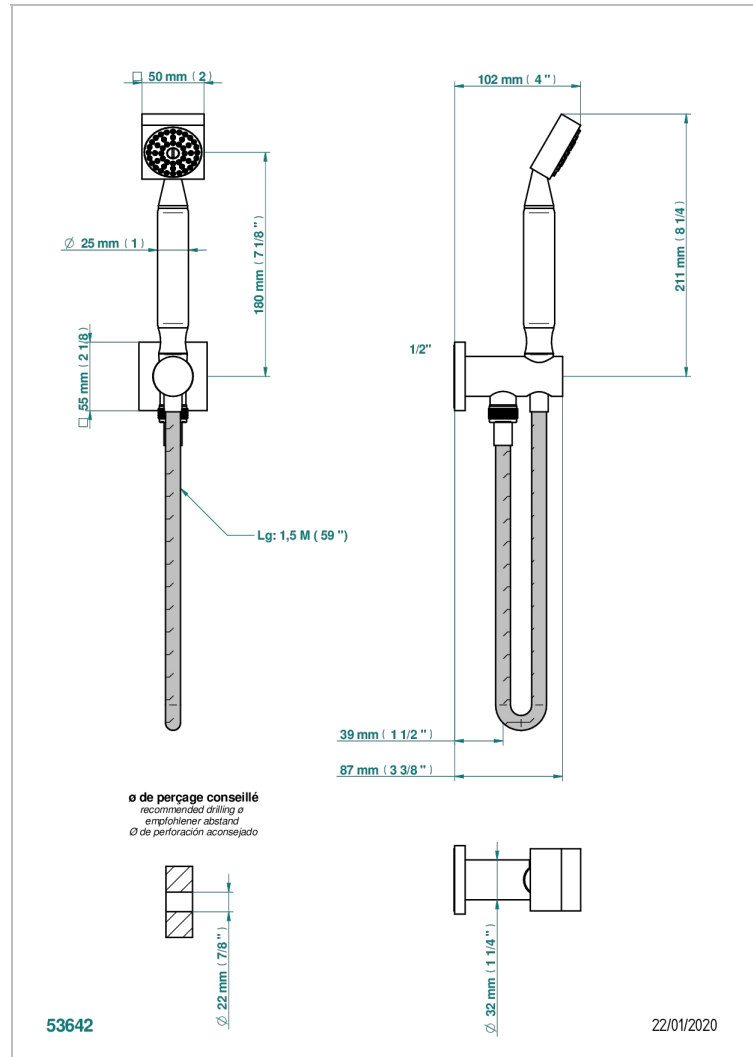

MASQUE DE FEMME LUNAIRE

A2R-54/US

Wall mounted handshower with integrated fixed hook

CHARACTERISTIC

- Masque de Femme lunaire
- Wall mounted handshower with integrated fixed hook

TECHNICAL SPECS

- Recommandé : 3 bars (max. 5 bars) - Advised : 43,5 psi (max. 72 psi)
- 9,5 l/min à 3 bars (2.5 gpm at 43.5 psi)

AVAILABLE FINITIONS

Black nickel - D24
 Chrome polished - A02
 Chrome polished / gold polished - G02
 Gold mat - F07
 Gold polished - F01
 Gold satiny - F03

Matt chrome (American satin) - C02
 Matt nickel (American satin) - C01
 Nickel polished - B01
 Rose Gold - F27
 Satin chrome - C03
 Silver rhodium - F18