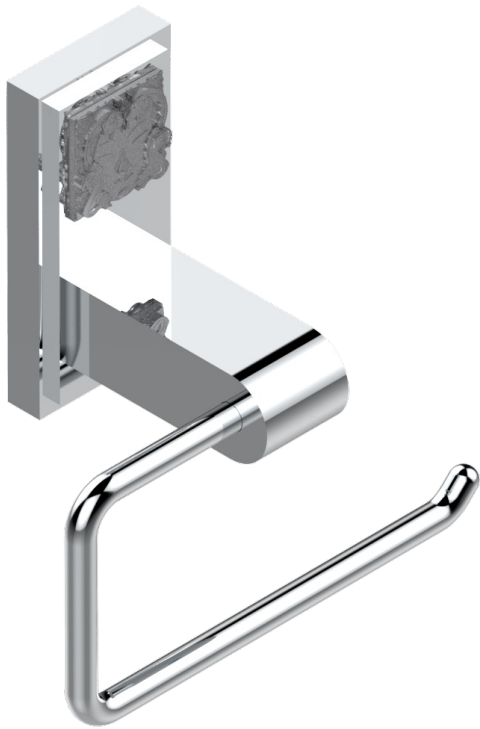

# MASQUE DE FEMME LUNAIRE

A2R-538A

THG<sup>®</sup>  
PARIS

Toilet paper holder, single mount without cover

## CHARACTERISTIC

- Masque de Femme lunaire
- Toilet paper holder, single mount without cover

## AVAILABLE FINITIONS

Black nickel - D24  
Chrome polished - A02  
Chrome polished / gold polished - G02  
Gold mat - F07  
Gold polished - F01  
Gold satiny - F03

Matt chrome (American satin) - C02  
Matt nickel (American satin) - C01  
Nickel polished - B01  
Rose Gold - F27  
Satin chrome - C03  
Silver rhodium - F18