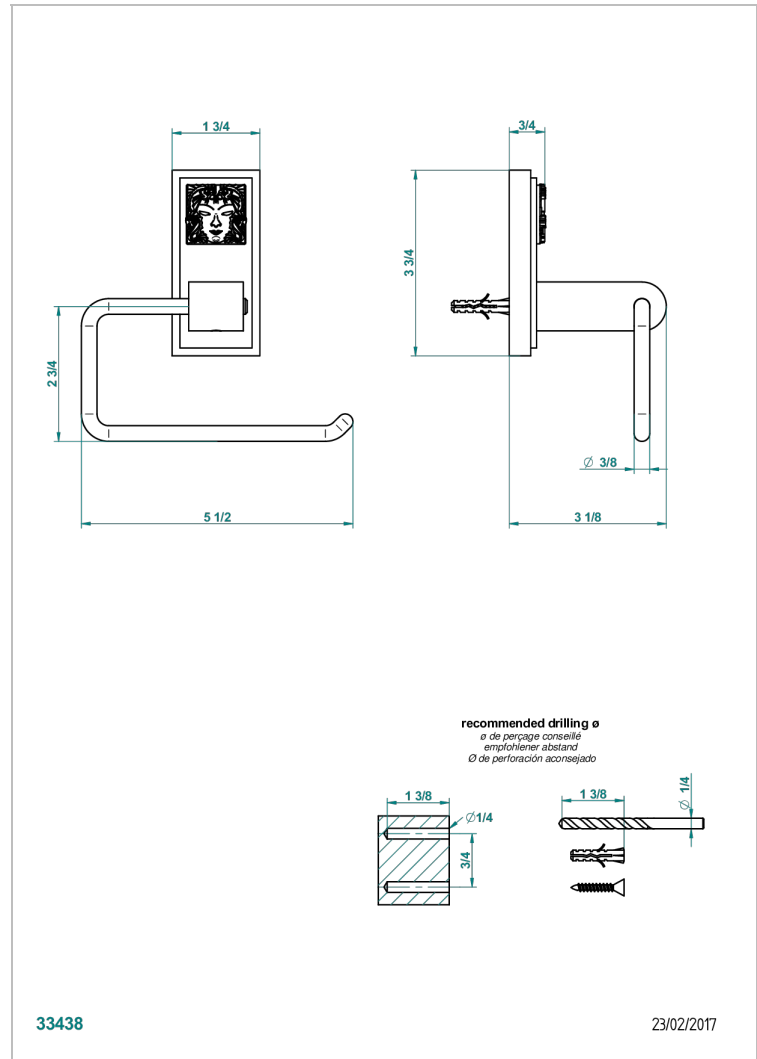

# MASQUE DE FEMME LUNAIRE

A2R-538A

THG<sup>®</sup>  
PARIS

Toilet paper holder, single mount without cover

## CHARACTERISTIC

- Masque de Femme lunaire
- Toilet paper holder, single mount without cover