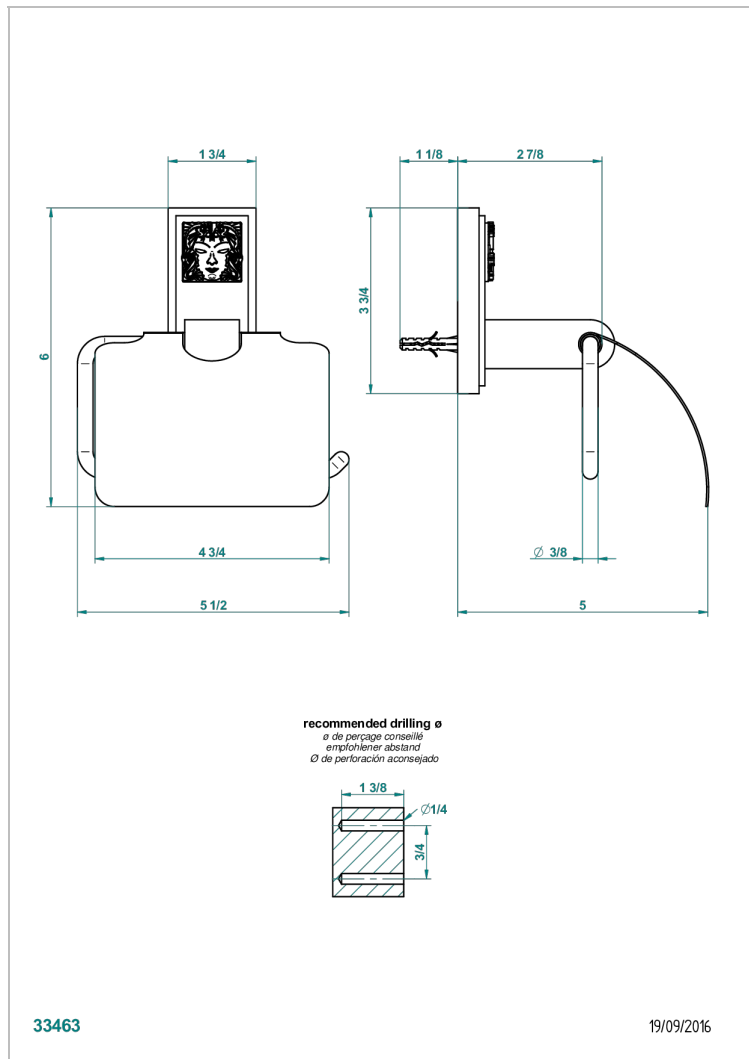

# MASQUE DE FEMME LUNAIRE

A2R-538AC

THG<sup>®</sup>  
PARIS

Toilet paper holder, single mount with cover

## CHARACTERISTIC

- Masque de Femme lunaire
- Toilet paper holder, single mount with cover