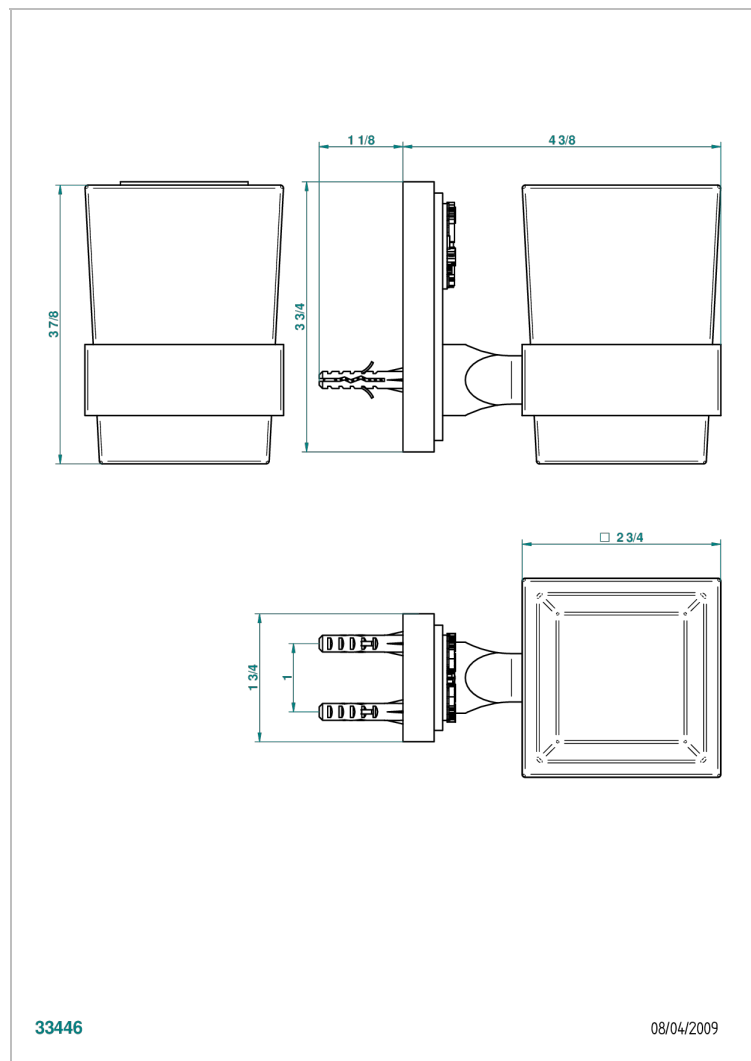

MASQUE DE FEMME LUNAIRE

A2R-536

Tumbler holder, wall mounted

THG[®]
PARIS

CHARACTERISTIC

- Masque de Femme lunaire
- Tumbler holder, wall mounted

AVAILABLE FINITIONS

Black nickel - D24
Chrome polished - A02
Chrome polished / gold polished - G02
Gold mat - F07
Gold polished - F01
Gold satiny - F03