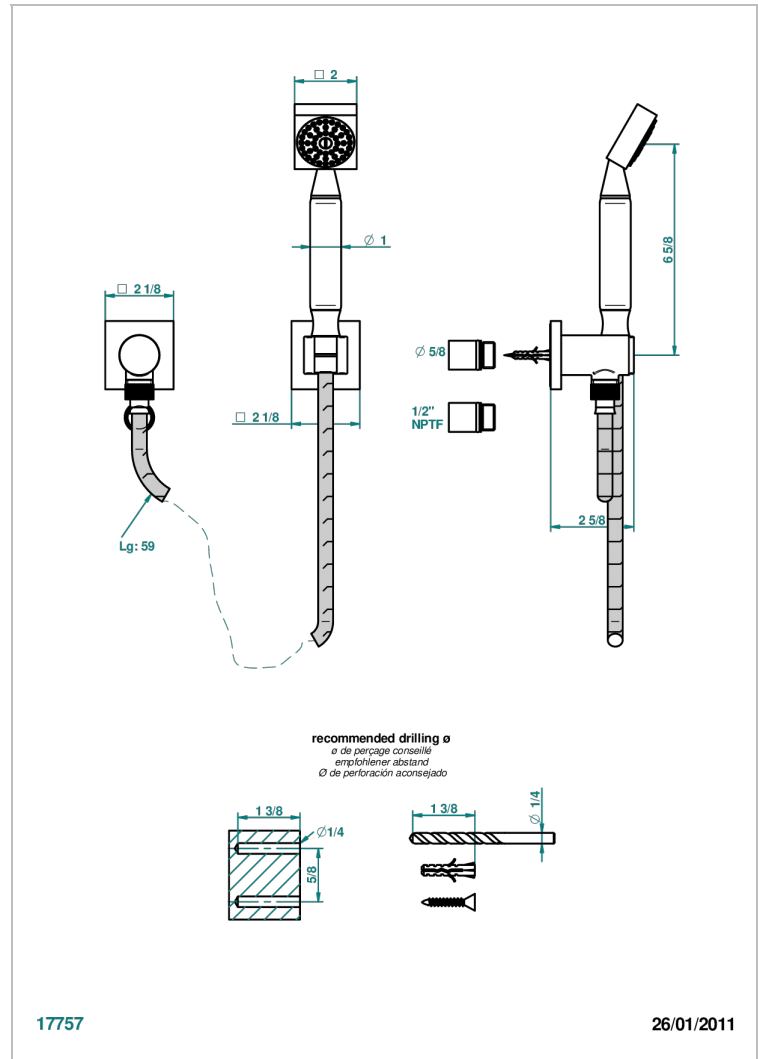

# MASQUE DE FEMME LUNAIRE

A2R-52/US

Wall mounted handshower with separate fixed hook

THG<sup>®</sup>  
PARIS

17757

26/01/2011

## CHARACTERISTIC

- Masque de Femme lunaire
- Wall mounted handshower with separate fixed hook

## TECHNICAL SPECS

- Recommandé : 3 bars (max. 5 bars) - Advised : 43,5 psi (max. 72 psi)
- 9,5 l/min à 3 bars (2.5 gpm at 43.5 psi)