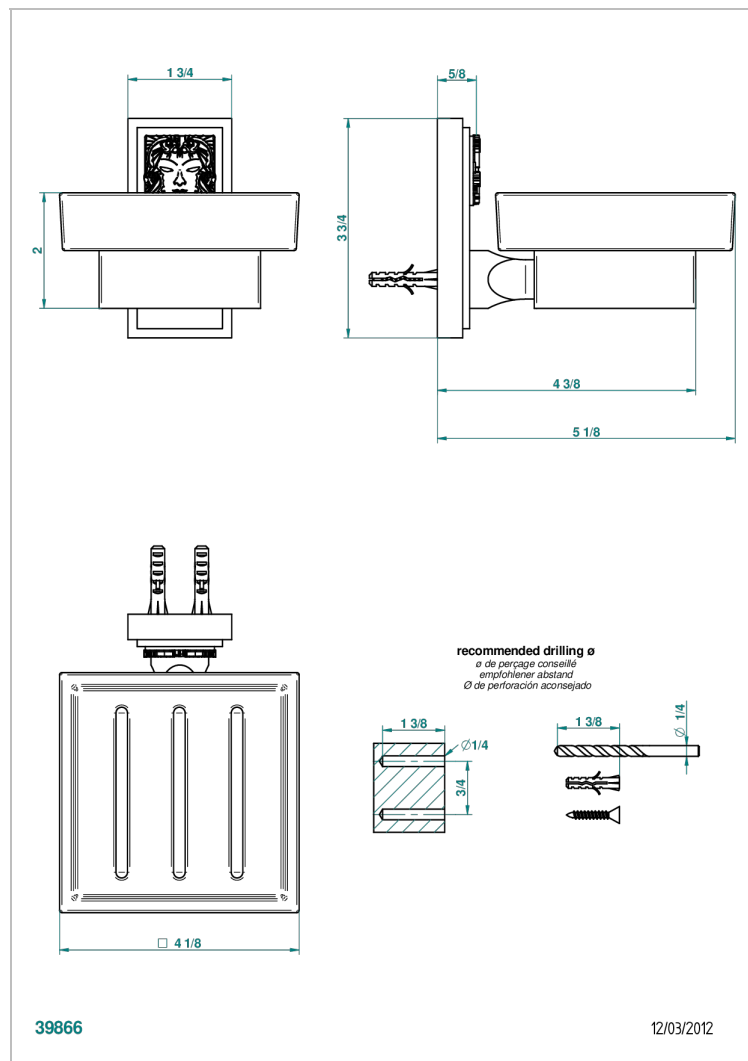

MASQUE DE FEMME LUNAIRE

A2R-500

Glass soap dish, wall mounted

THG[®]
PARIS

CHARACTERISTIC

- Masque de Femme lunaire
- Glass soap dish, wall mounted

AVAILABLE FINITIONS

Black nickel - D24
Chrome polished - A02
Chrome polished / gold polished - G02
Gold mat - F07
Gold polished - F01
Gold satiney - F03