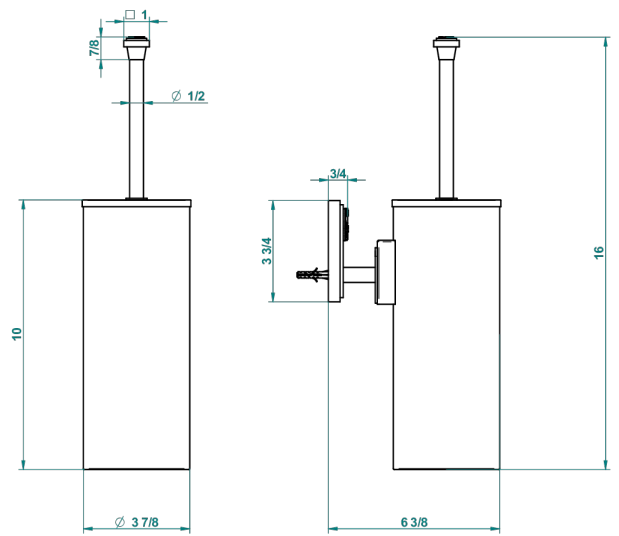

MASQUE DE FEMME LUNAIRE

A2R-4720C

Metal toilet brush holder with brush with cover wall mounted

THG®
PARIS

33467

27/10/2015

CHARACTERISTIC

- Masque de Femme lunaire
- Metal toilet brush holder with brush with cover wall mounted

AVAILABLE FINITIONS

Black nickel - D24
Chrome polished - A02
Chrome polished / gold polished - G02
Gold mat - F07
Gold polished - F01
Gold satiney - F03

Matt chrome (American satin) - C02
Matt nickel (American satin) - C01
Nickel polished - B01
Rose Gold - F27
Satin chrome - C03
Silver rhodium - F18

Soft gold - F30
Soft matt gold - F31
Soft satin gold - F32