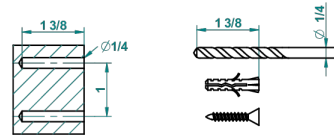

MASQUE DE FEMME LUNAIRE

A2R-4720C

Metal toilet brush holder with brush with cover wall mounted

THG®
PARIS

33467

27/10/2015

CHARACTERISTIC

- Masque de Femme lunaire
- Metal toilet brush holder with brush with cover wall mounted

AVAILABLE FINITIONS

Black nickel - D24
Chrome polished - A02
Chrome polished / gold polished - G02
Gold mat - F07
Gold polished - F01
Gold satiney - F03

Matt chrome (American satin) - C02
Matt nickel (American satin) - C01
Nickel polished - B01
Rose Gold - F27
Satin chrome - C03
Silver rhodium - F18

Soft gold - F30
Soft matt gold - F31
Soft satin gold - F32