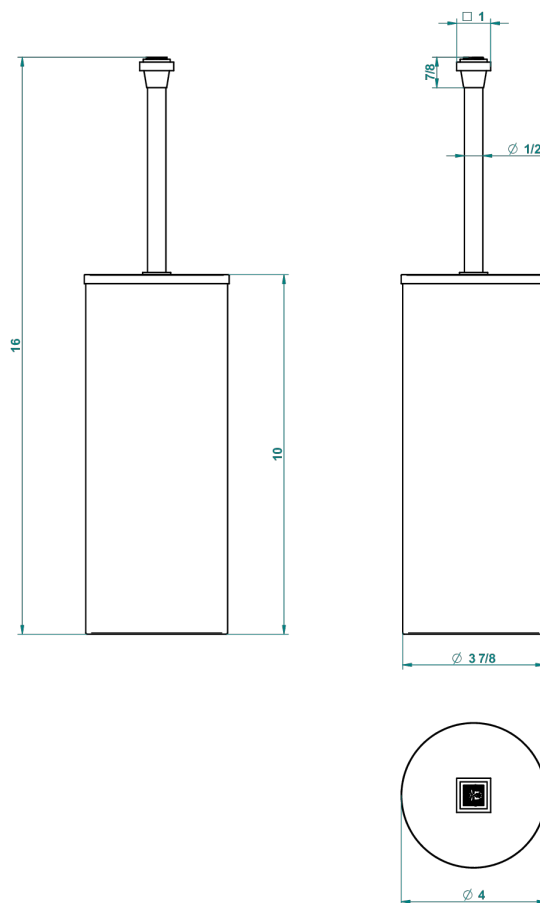

MASQUE DE FEMME LUNAIRE

A2R-4700C

Metal toilet brush holder with brush with cover floor mounted

THG[®]
PARIS

38395

02/12/2015

CHARACTERISTIC

- Masque de Femme lunaire
- Metal toilet brush holder with brush with cover floor mounted