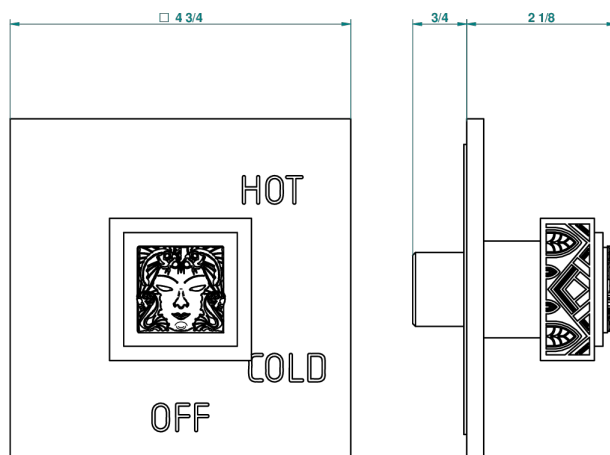

# MASQUE DE FEMME LUNAIRE

A2R-320B

Trim for pressure balance valve

THG<sup>®</sup>  
PARIS

36600

05/02/2010

## CHARACTERISTIC

- Masque de Femme lunaire
- Trim for pressure balance valve

## RELATED SKU'S

- Ref. G00-320A 1/2 " Pressure balance valve