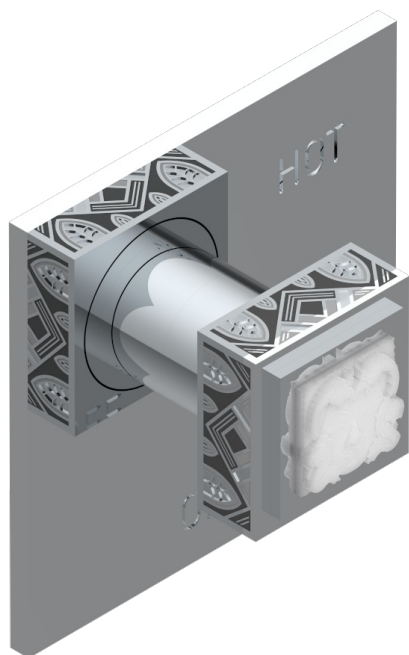

# MASQUE DE FEMME LUNAIRE

A2R-320B

Trim for pressure balance valve

THG<sup>®</sup>  
PARIS

36600

05/02/2010

## CHARACTERISTIC

- Masque de Femme lunaire
- Trim for pressure balance valve

## RELATED SKU'S

- Ref. G00-320A 1/2 " Pressure balance valve