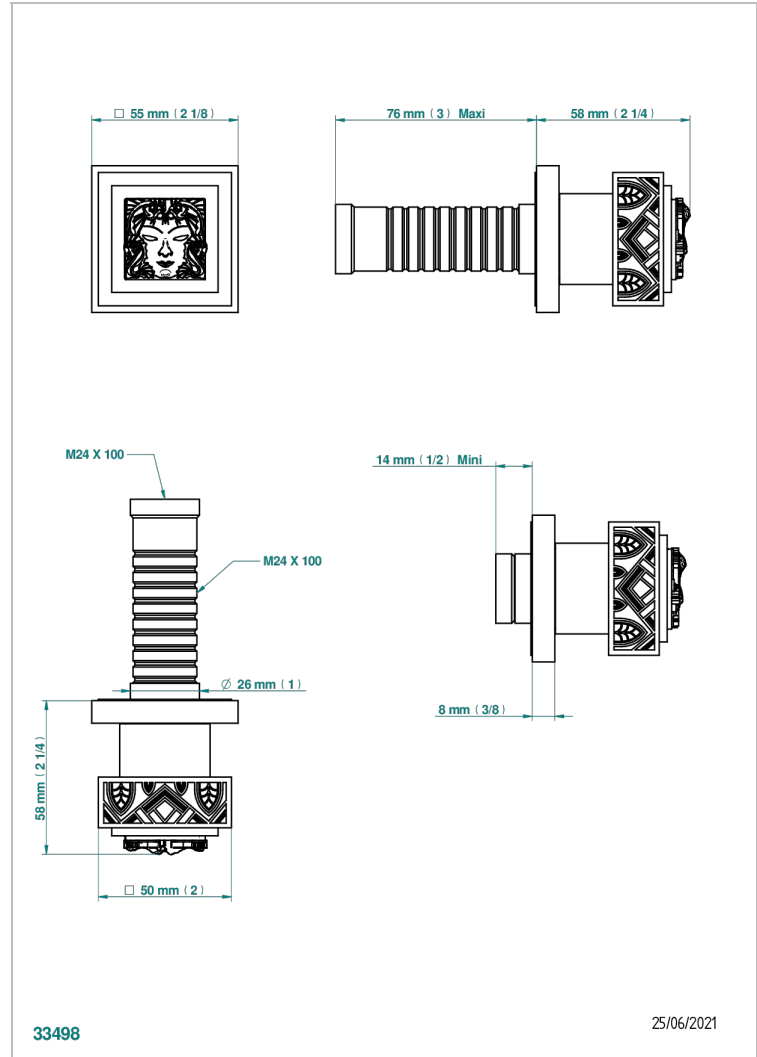

MASQUE DE FEMME LUNAIRE

A2R-30B

Wall volume control 30 & 32 trim

THG[®]
PARIS

CHARACTERISTIC

- Masque de Femme lunaire
- Wall volume control 30 & 32 trim

RELATED SKU'S

- Ref. G00-32CUSA 3/4" Volume control wall valve with ceramic cartridge
- Ref. G00-32HUSA 3/4" Volume control wall valve with ceramic cartridge counterclockwise
- Ref. G00-30CUSA 1/2" volume control wall valve with ceramic cartridge
- Ref. G00-30HUSA 1/2" Volume control wall valve with ceramic cartridge counterclockwise

AVAILABLE FINITIONS

Black nickel - D24
Chrome polished - A02
Chrome polished / gold polished - G02
Gold mat - F07
Gold polished - F01
Gold satiney - F03

Matt chrome (American satin) - C02
Matt nickel (American satin) - C01
Nickel polished - B01
Rose Gold - F27
Satin chrome - C03
Silver rhodium - F18