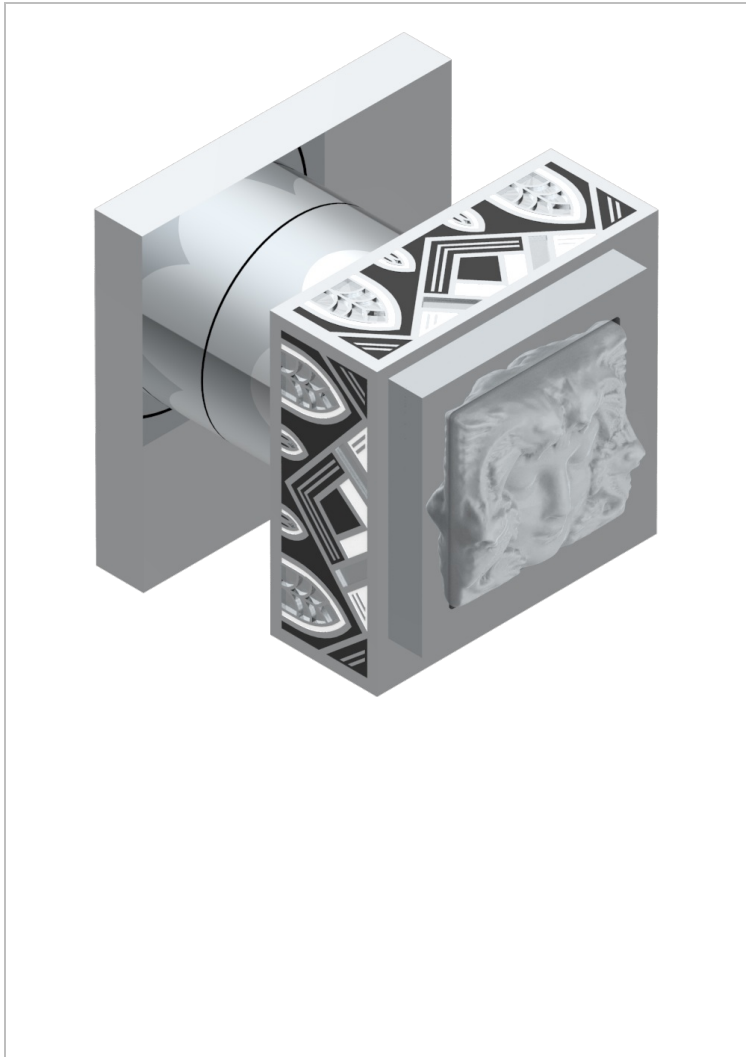

MASQUE DE FEMME LUNAIRE

A2R-30B

Wall volume control 30 & 32 trim

THG[®]
PARIS

CHARACTERISTIC

- Masque de Femme lunaire
- Wall volume control 30 & 32 trim

RELATED SKU'S

- Ref. G00-32CUSA 3/4" Volume control wall valve with ceramic cartridge
- Ref. G00-32HUSA 3/4" Volume control wall valve with ceramic cartridge counterclockwise
- Ref. G00-30CUSA 1/2" volume control wall valve with ceramic cartridge
- Ref. G00-30HUSA 1/2" Volume control wall valve with ceramic cartridge counterclockwise

AVAILABLE FINITIONS

Black nickel - D24
Chrome polished - A02
Chrome polished / gold polished - G02
Gold mat - F07
Gold polished - F01
Gold satiney - F03

Matt chrome (American satin) - C02
Matt nickel (American satin) - C01
Nickel polished - B01
Rose Gold - F27
Satin chrome - C03
Silver rhodium - F18

Soft gold - F30
Soft matt gold - F31
Soft satin gold - F32