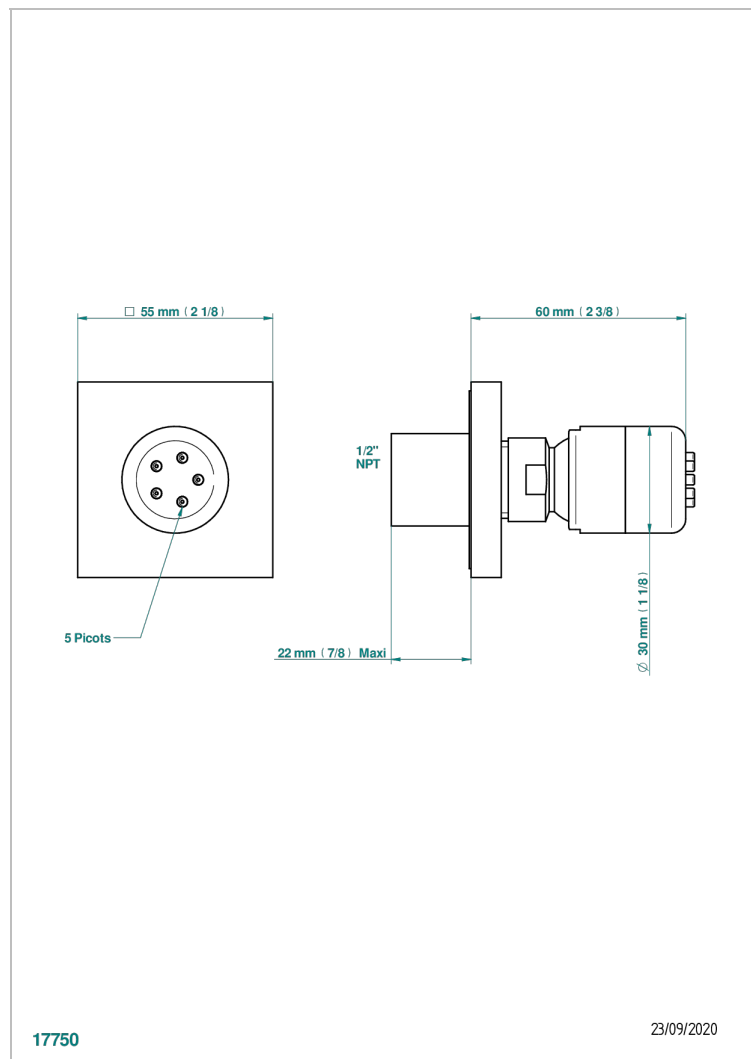

MASQUE DE FEMME LUNAIRE

A2R-290/BUS

Body spray 1/2" with Easyclean system

THG[®]
PARIS

CHARACTERISTIC

- Masque de Femme lunaire
- Body spray 1/2" with Easyclean system

AVAILABLE FINITIONS

Black nickel - D24
Chrome polished - A02
Chrome polished / gold polished - G02
Gold mat - F07
Gold polished - F01
Gold satiney - F03