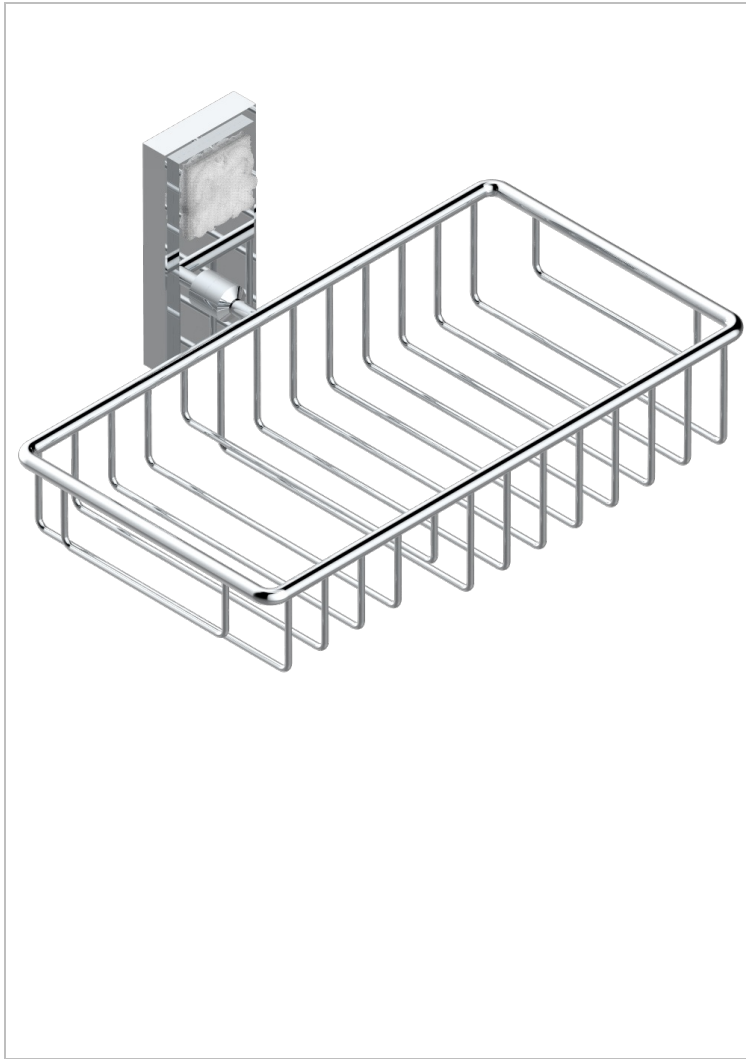

# MASQUE DE FEMME LUNAIRE

A2R-2620

Soap and sponge holder, wall mounted

THG<sup>®</sup>  
PARIS

## CHARACTERISTIC

- Masque de Femme lunaire
- Soap and sponge holder, wall mounted