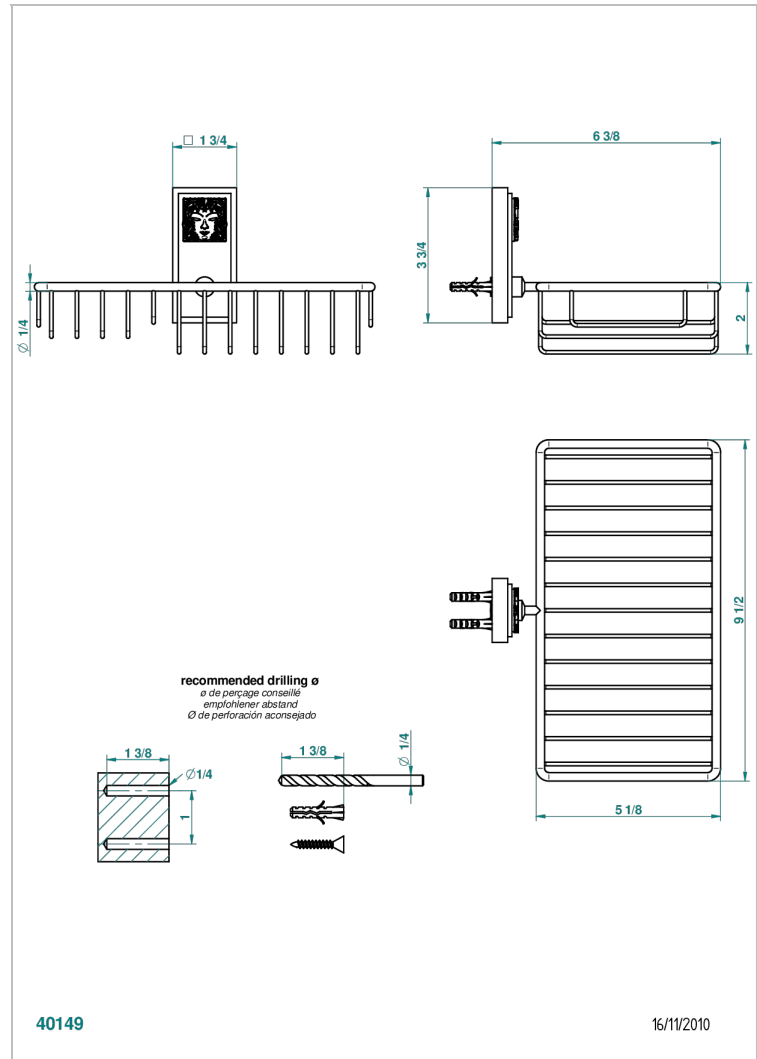

# MASQUE DE FEMME LUNAIRE

A2R-2620

Soap and sponge holder, wall mounted

THG<sup>®</sup>  
PARIS

## CHARACTERISTIC

- Masque de Femme lunaire
- Soap and sponge holder, wall mounted