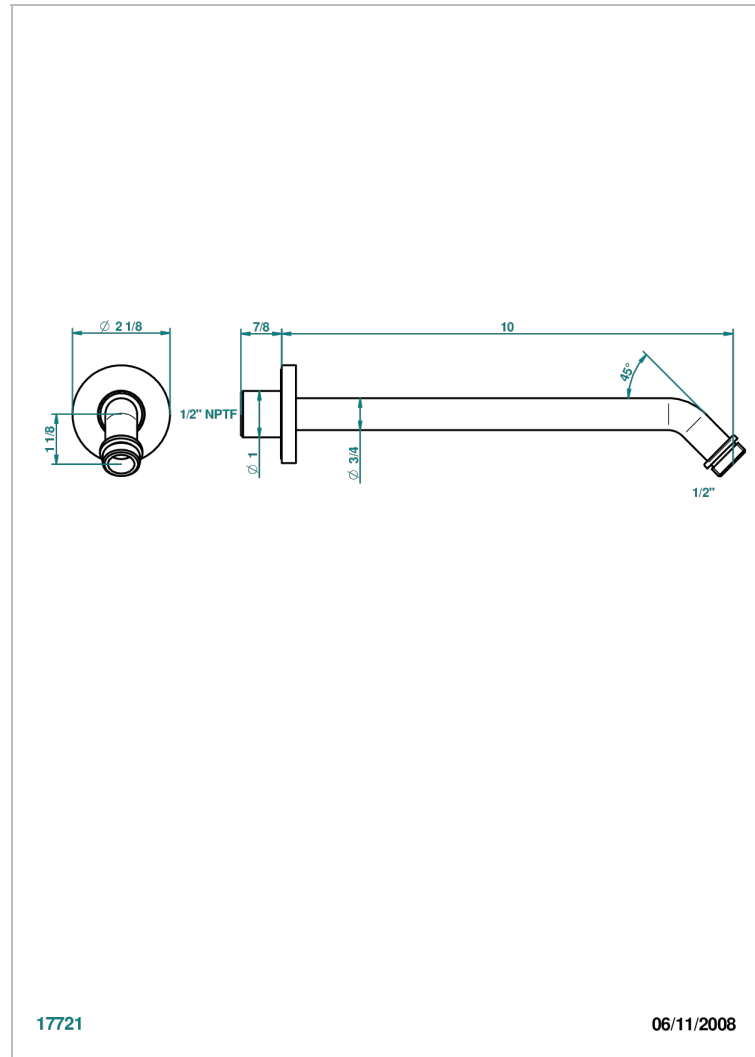

MOSSI CLEAR CRYSTAL

A2N-84/US

Horizontal shower arm, 45°, lg: 10"

THG[®]
PARIS

CHARACTERISTIC

- Mossi clear crystal
- Horizontal shower arm, 45°, lg: 10"

AVAILABLE FINITIONS

Black nickel - D24