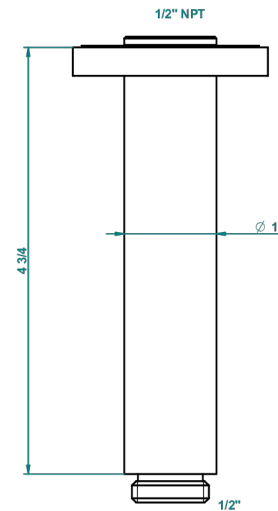

# MOSSI CLEAR CRYSTAL

A2N-82V/US

Vertical shower arm ceiling mounted 1/2" connection

17725

21/09/2015

## CHARACTERISTIC

- Mossi clear crystal
- Vertical shower arm ceiling mounted 1/2" connection