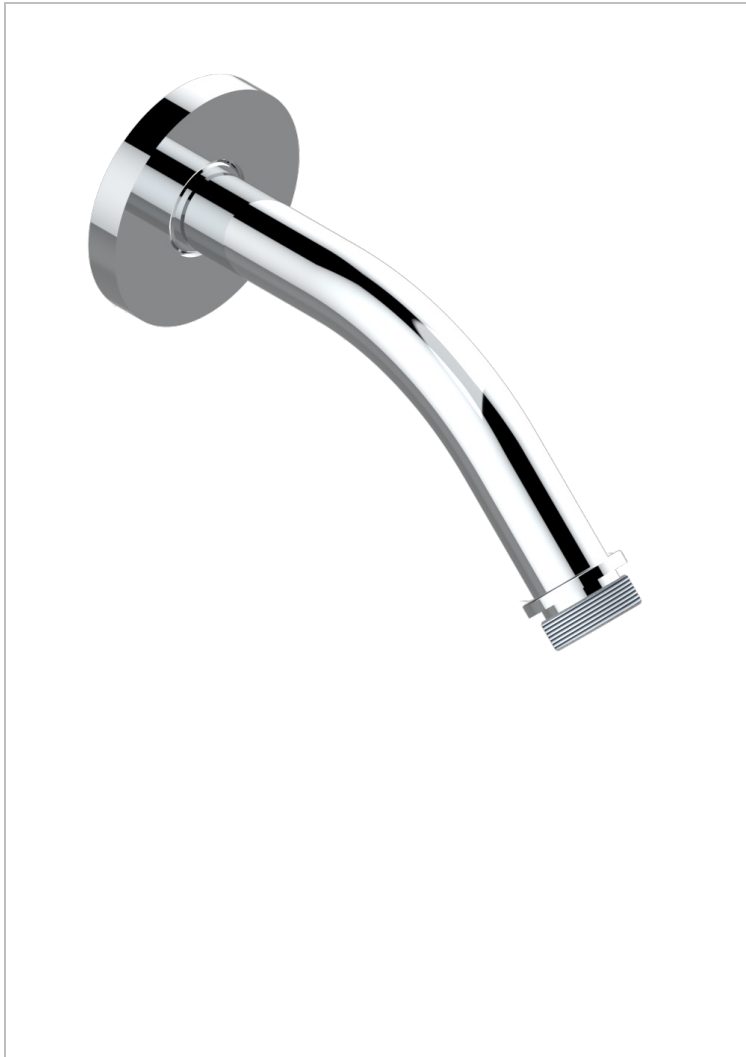

# MOSSI CLEAR CRYSTAL

A2N-82/US

Horizontal shower arm, 45°, lg: 4" 3/4

THG<sup>®</sup>  
PARIS

## CHARACTERISTIC

- Mossi clear crystal
- Horizontal shower arm, 45°, lg: 4" 3/4

## AVAILABLE FINITIONS

Black nickel - D24  
Blush PVD - H62  
Brass color PVD - H49  
Brown bronze color PVD - F33  
Chrome polished - A02  
Chrome polished / gold polished - G02

Copper antique matt, coated - H07  
Gold color PVD - H52  
Gold mat - F07  
Gold polished - F01  
Gold satiney - F03  
Graphite PVD - H64