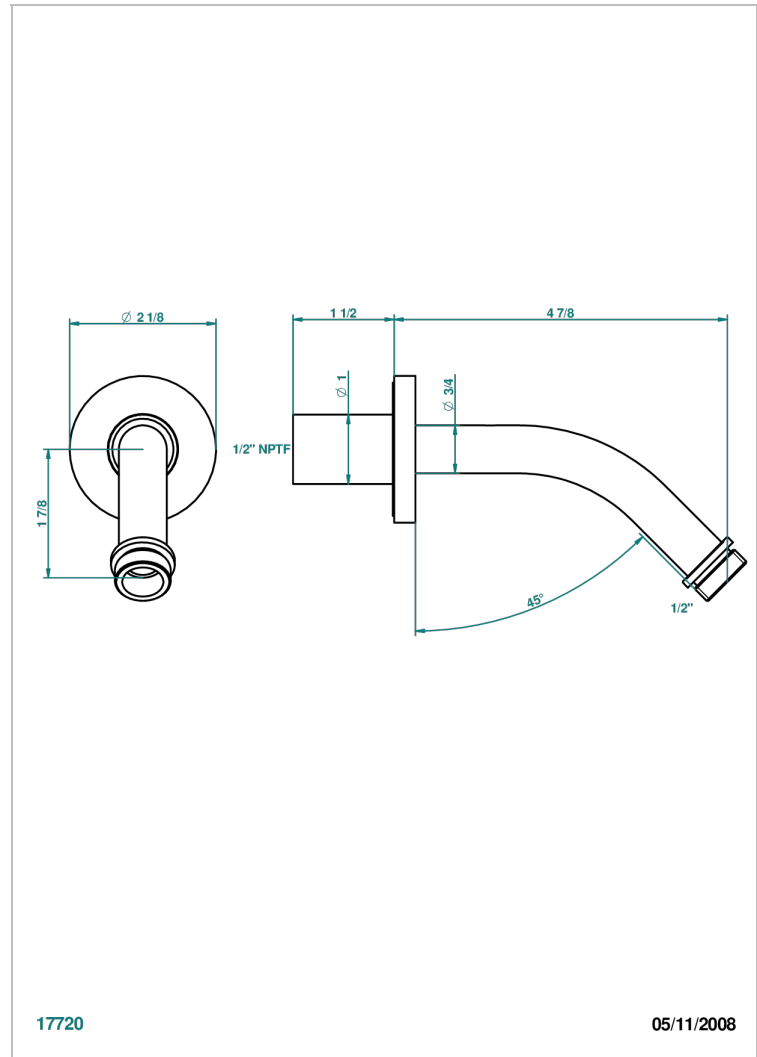

# MOSSI CLEAR CRYSTAL

A2N-82/US

Horizontal shower arm, 45°, lg: 4" 3/4

THG<sup>®</sup>  
PARIS

## CHARACTERISTIC

- Mossi clear crystal
- Horizontal shower arm, 45°, lg: 4" 3/4