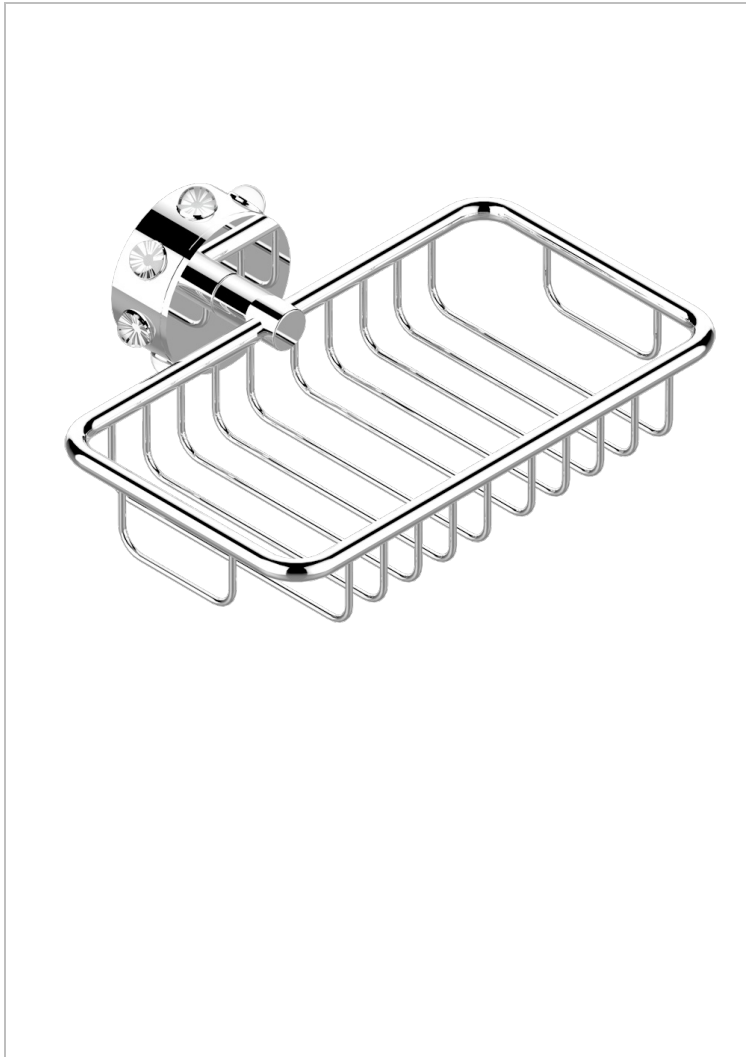

MOSSI CLEAR CRYSTAL

A2N-620

Soap basket, wall mounted 6"1/4 x 3"5/8

THG[®]
PARIS

CHARACTERISTIC

- Mossi clear crystal
- Soap basket, wall mounted 6"1/4 x 3"5/8

AVAILABLE FINITIONS

Black nickel - D24