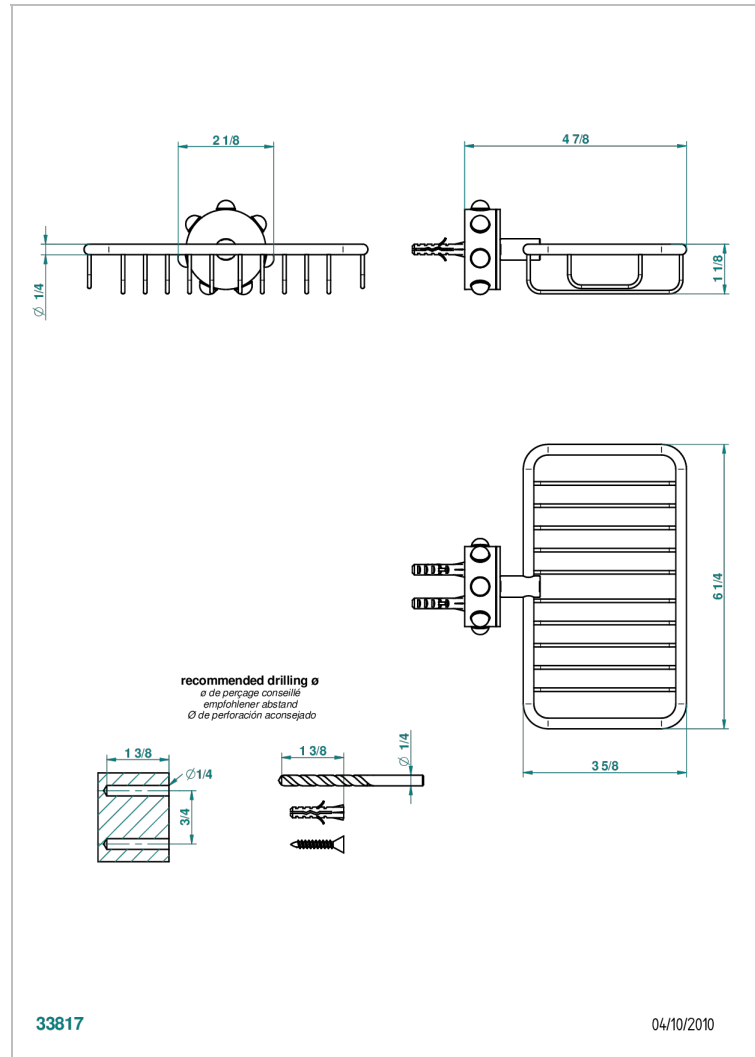

MOSSI CLEAR CRYSTAL

A2N-620

Soap basket, wall mounted 6"1/4 x 3"5/8

THG[®]
PARIS

CHARACTERISTIC

- Mossi clear crystal
- Soap basket, wall mounted 6"1/4 x 3"5/8

AVAILABLE FINITIONS

Black nickel - D24