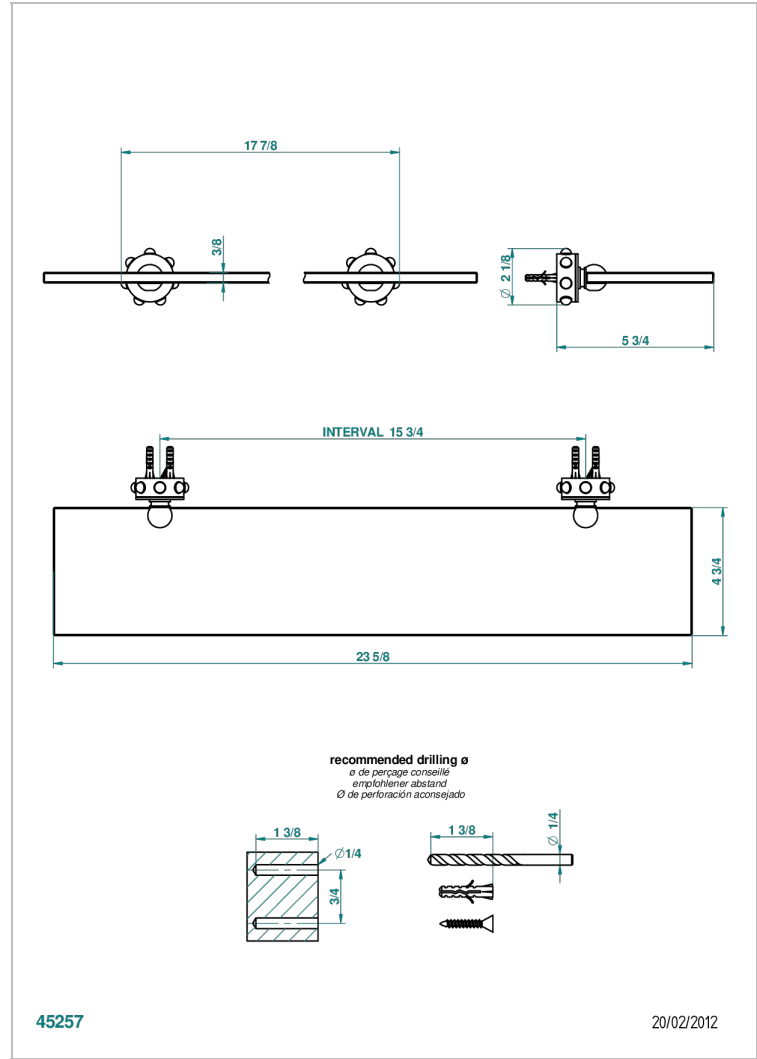

# MOSSI CLEAR CRYSTAL

A2N-564

Glass shelf with brackets

45257

20/02/2012

## CHARACTERISTIC

- Mossi clear crystal
- Glass shelf with brackets