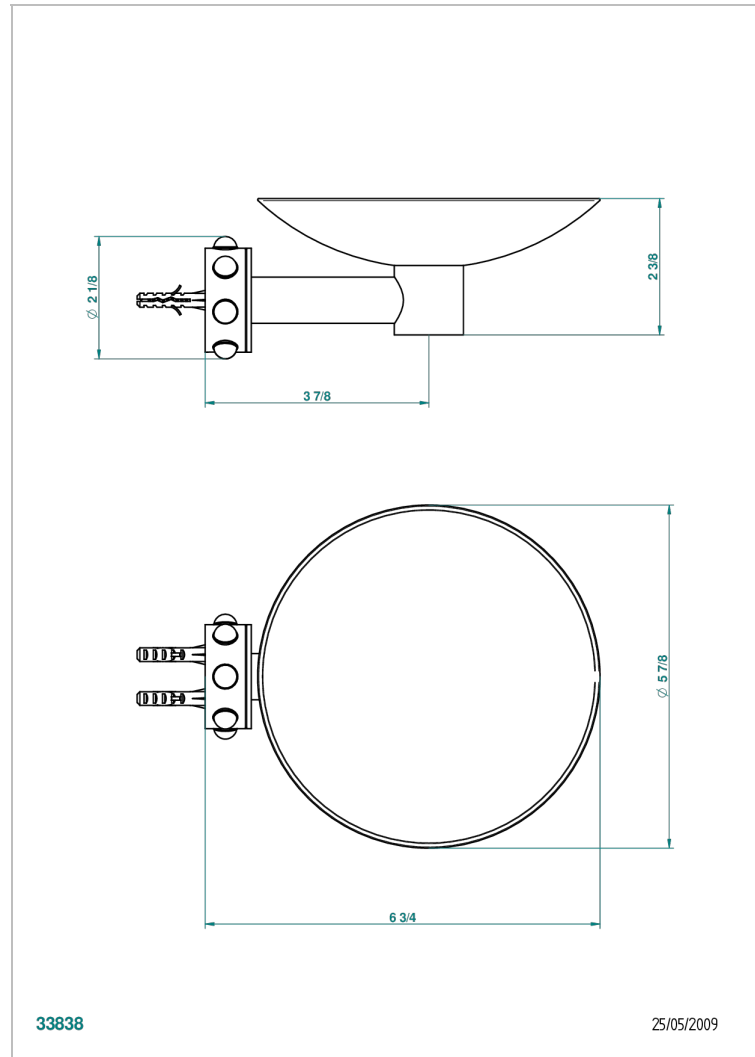

MOSSI CLEAR CRYSTAL

A2N-546GM

Soap dish, wall mounted, 6" diameter

CHARACTERISTIC

- Mossi clear crystal
- Soap dish, wall mounted, 6" diameter

AVAILABLE FINITIONS

Black nickel - D24
Blush PVD - H62
Brass color PVD - H49
Brown bronze color PVD - F33
Chrome polished - A02
Chrome polished / gold polished - G02