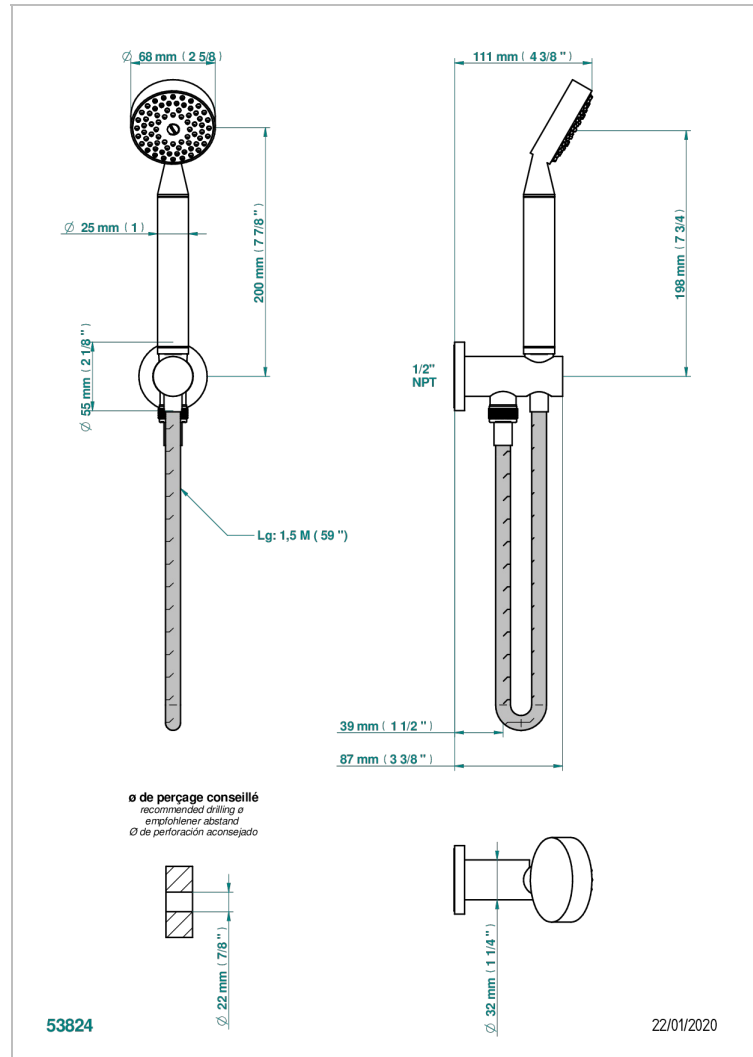

MOSSI CLEAR CRYSTAL

A2N-54/US

Wall mounted handshower with integrated fixed hook

THG[®]
PARIS

CHARACTERISTIC

- Mossi clear crystal
- Wall mounted handshower with integrated fixed hook

TECHNICAL SPECS

- Recommandé : 3 bars (max. 5 bars) - Advised : 43,5 psi (max. 72 psi)
- 9,5 l/min à 3 bars (2.5 gpm at 43.5 psi)

AVAILABLE FINITIONS

Black nickel - D24

Blush PVD - H62

Brass color PVD - H49

Brown bronze color PVD - F33

Chrome polished - A02

Chrome polished / gold polished - G02

Copper antique matt, coated - H07

Nickel antique / Sovereign - H28

Nickel color PVD - H55

Nickel polished - B01

Rose Gold - F27

Satin chrome - C03

Silver polished, antique - H03

Silver rhodium - F18

Soft gold - F30