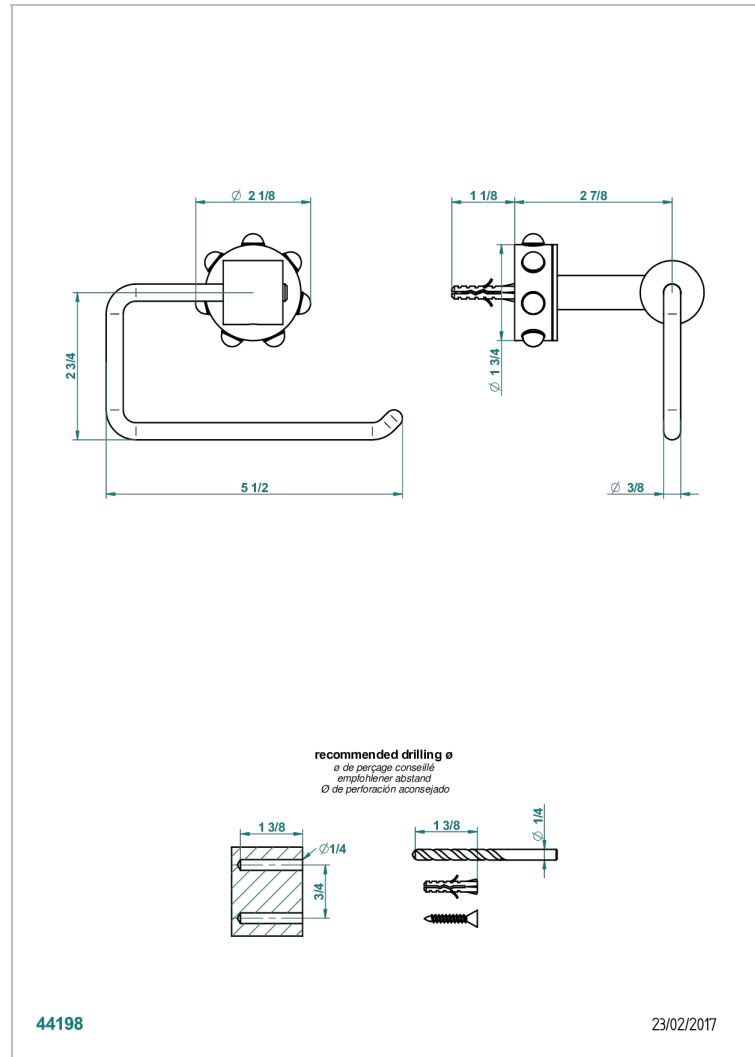

MOSSI CLEAR CRYSTAL

A2N-538A

Toilet paper holder, single mount without cover

THG[®]
PARIS

44198

23/02/2017

CHARACTERISTIC

- Mossi clear crystal
- Toilet paper holder, single mount without cover