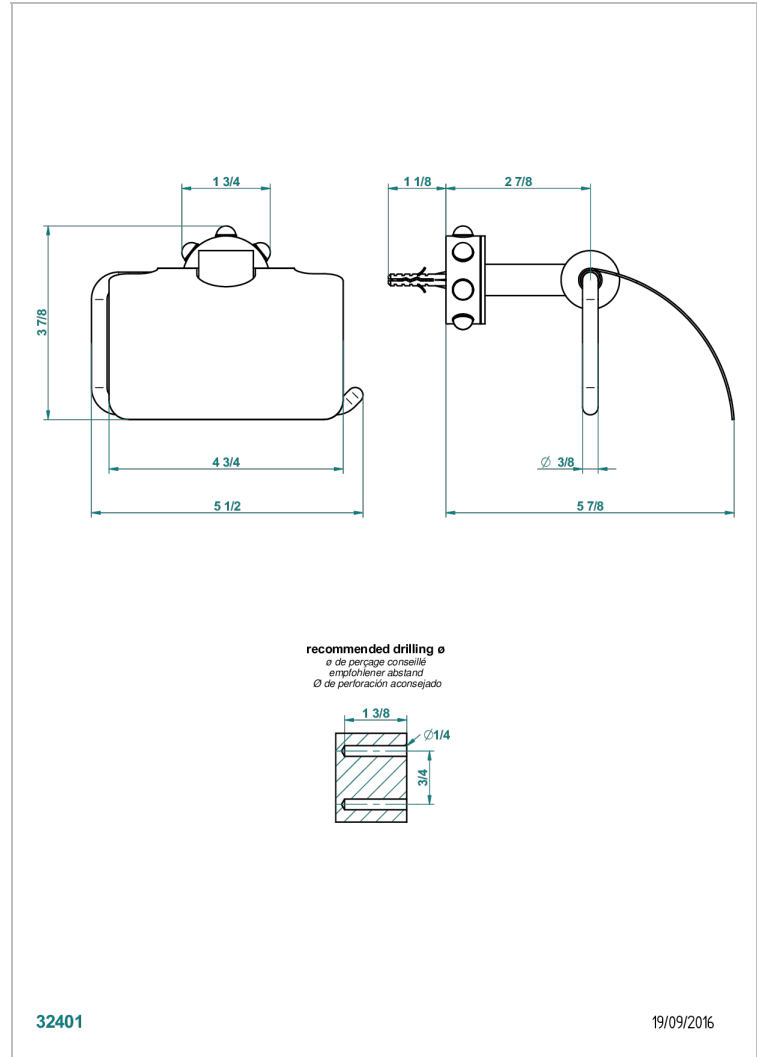

# MOSSI CLEAR CRYSTAL

A2N-538AC

Toilet paper holder, single mount with cover

## CHARACTERISTIC

- Mossi clear crystal
- Toilet paper holder, single mount with cover