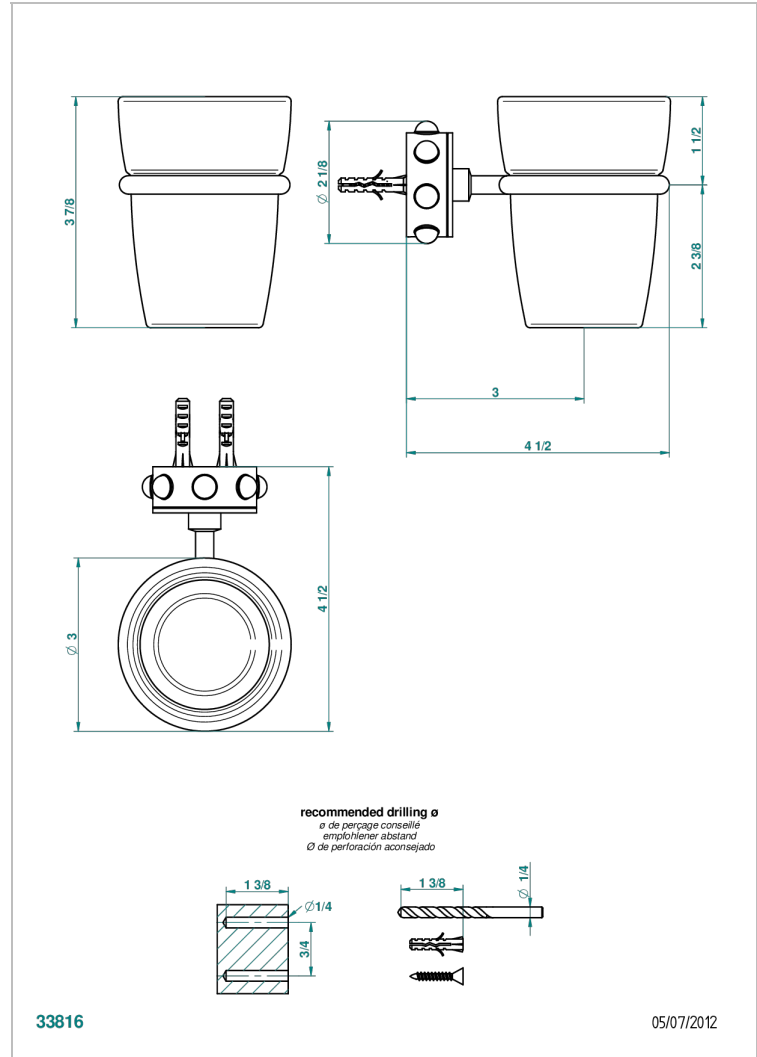

# MOSSI CLEAR CRYSTAL

A2N-536

Tumbler holder, wall mounted

THG<sup>®</sup>  
PARIS

## CHARACTERISTIC

- Mossi clear crystal
- Tumbler holder, wall mounted