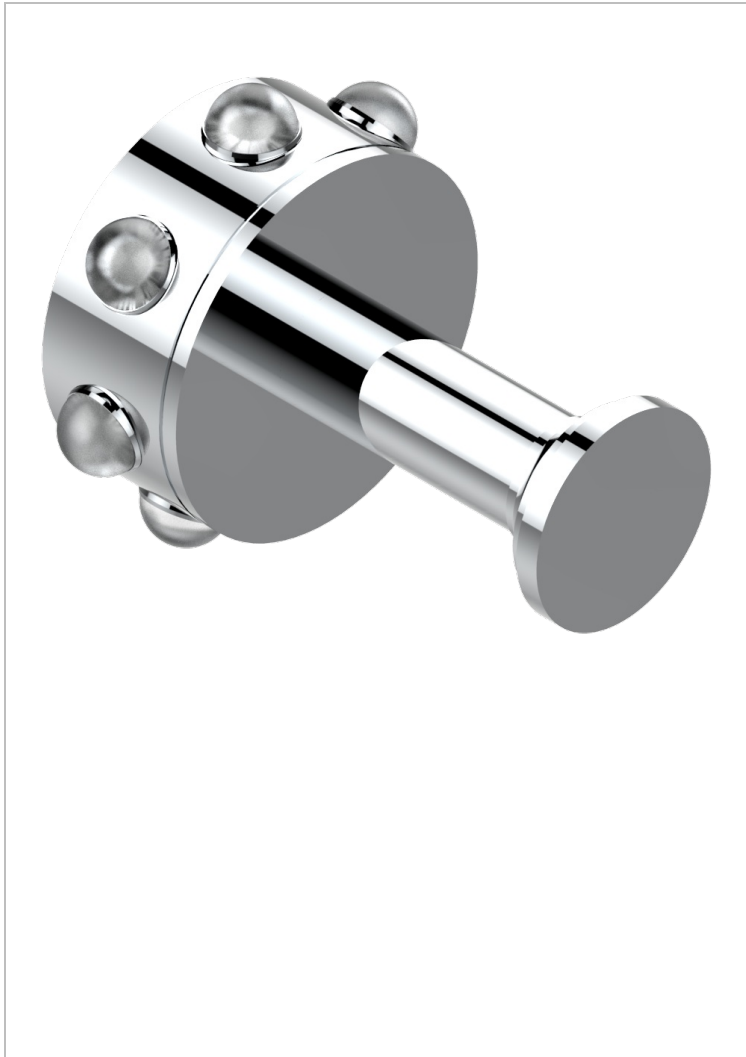

MOSSI CLEAR CRYSTAL

A2N-517

Robe hook

THG[®]
PARIS

CHARACTERISTIC

- Mossi clear crystal
- Robe hook

AVAILABLE FINITIONS

Black nickel - D24
Blush PVD - H62
Brass color PVD - H49
Brown bronze color PVD - F33
Chrome polished - A02
Chrome polished / gold polished - G02

Copper antique matt, coated - H07
Gold color PVD - H52
Gold mat - F07
Gold polished - F01
Gold satiney - F03
Graphite PVD - H64

Light coated bronze - D01
Matt Umber PVD - H67
Matt blush PVD - H60
Matt brass color PVD - H50
Matt brown bronze color PVD - F34
Matt chrome (American satin) - C02

Matt gold color PVD - H53
Matt graphite PVD - H65
Matt nickel (American satin) - C01
Matt nickel color PVD - H56
Nickel antique / Sovereign - H28
Nickel color PVD - H55

Nickel polished - B01
Rose Gold - F27
Satin chrome - C03
Silver polished, antique - H03
Silver rhodium - F18
Soft gold - F30