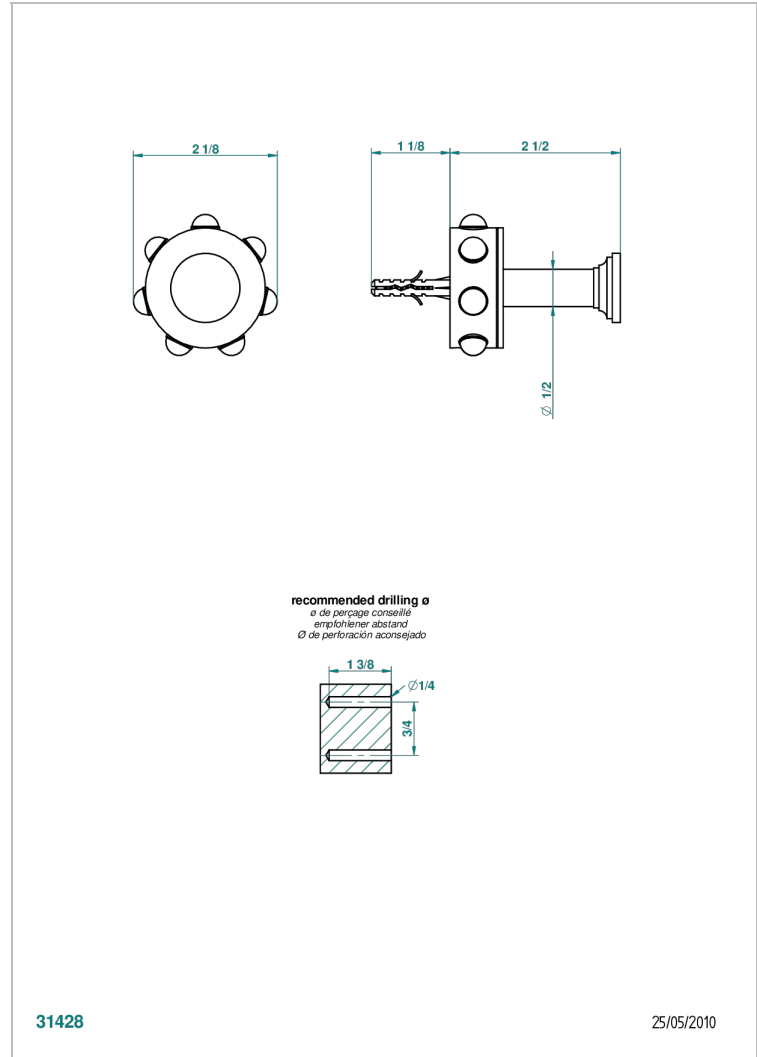

MOSSI CLEAR CRYSTAL

A2N-517

Robe hook

THG[®]
PARIS

CHARACTERISTIC

- Mossi clear crystal
- Robe hook

AVAILABLE FINITIONS

Black nickel - D24
Blush PVD - H62
Brass color PVD - H49
Brown bronze color PVD - F33
Chrome polished - A02
Chrome polished / gold polished - G02